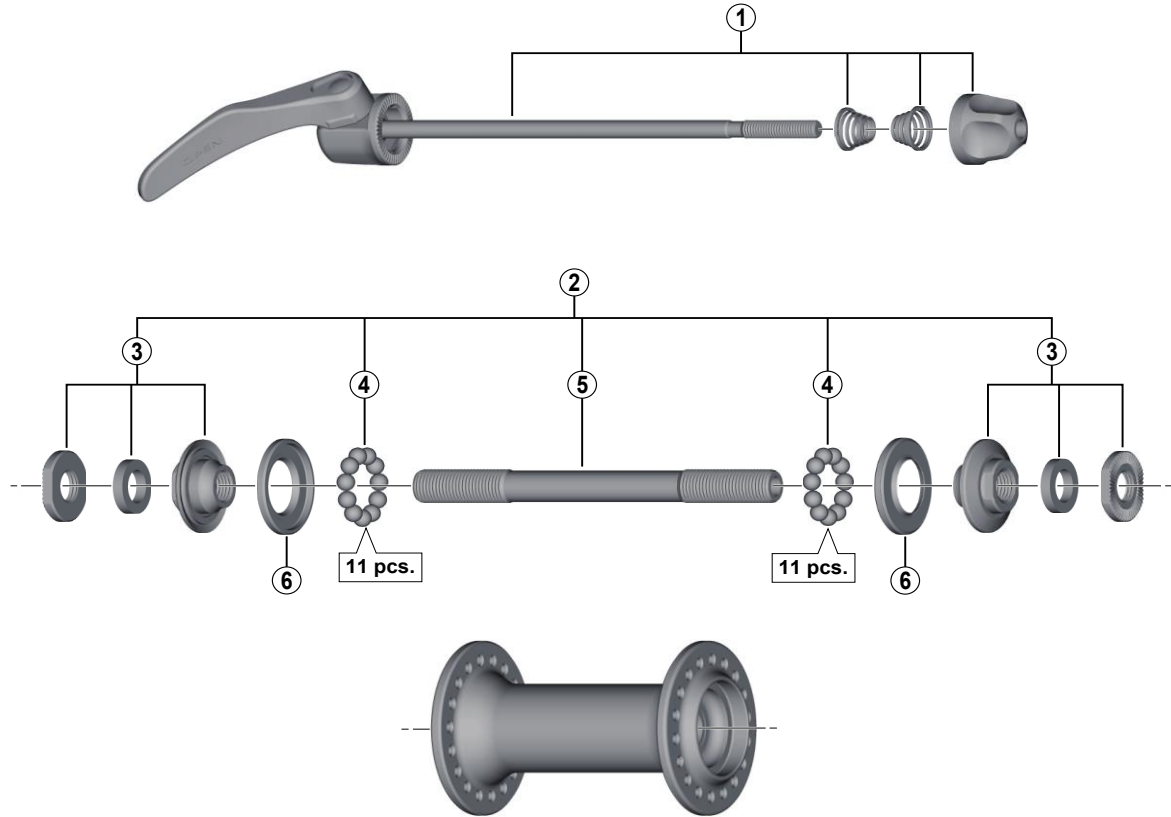

Front Hub HB-RS400

• Over Lock Nut Dimension: 100 mm (3-15/16")

ITEM NO.	SHIMANO CODE NO.	DESCRIPTION	INTERCHANGEABILITY	
			HB-5800	HB-3500
1	Y02U98010	Complete Quick Release 133 mm (5-1/4")	B	B
2	Y2TA98020	Complete Hub Axle 108 mm (4-1/4")		B
3	Y2TA98030	Lock Nut Unit		B
4	Y4BB98030	Steel Ball (3/16") 22 pcs.	A	A
5	Y2TA07000	Hub Axle 108 mm (4-1/4")		A
6	Y2TA06000	Seal Ring	A	A

A: Same parts.

B: Parts are usable, but differ in materials, appearance, finish, size, etc.

Absence of mark indicates non-interchangeability.

Specifications are subject to change without notice.

May-2015-3872