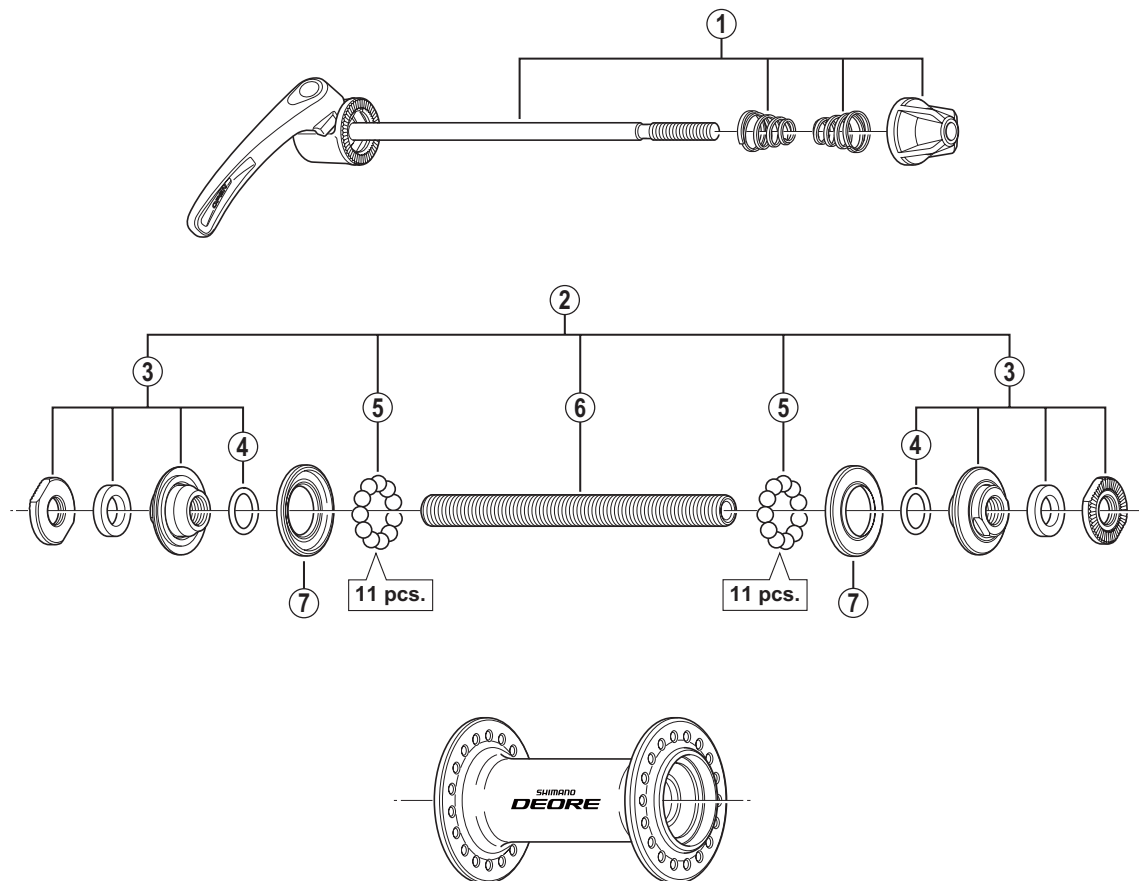

# DEORE Front Hub

## HB-T610 Silver / Black Version

• Over Lock Nut Dimension: 100 mm (3-15/16")

ITEM NO.	SHIMANO CODE NO.	DESCRIPTION	INTERCHANGEABILITY		
			HB-M590	HB-T670	HB-M530
1	Y24998010	Complete Quick Release 133 mm (5-1/4")	B	B	B
2	Y2TR98010	Complete Hub Axle 108 mm (4-1/4")			
3	Y2TR98020	Lock Nut Unit	A		
4	Y2T804000	O-Ring	A		A
5	Y4BB98030	Steel Ball (3/16") 22 pcs.	A	A	A
6	Y21C03100	Hub Axle M9 x 108 mm (4-1/4")	A	A	A
7	Y2TA06000	Seal Ring	A	A	A

A: Same parts.

B: Parts are usable, but differ in materials, appearance, finish, size, etc.

Absence of mark indicates non-interchangeability.

Jun.-2013-3518

© Shimano Inc. I

Specifications are subject to change without notice.

# SHIMANO