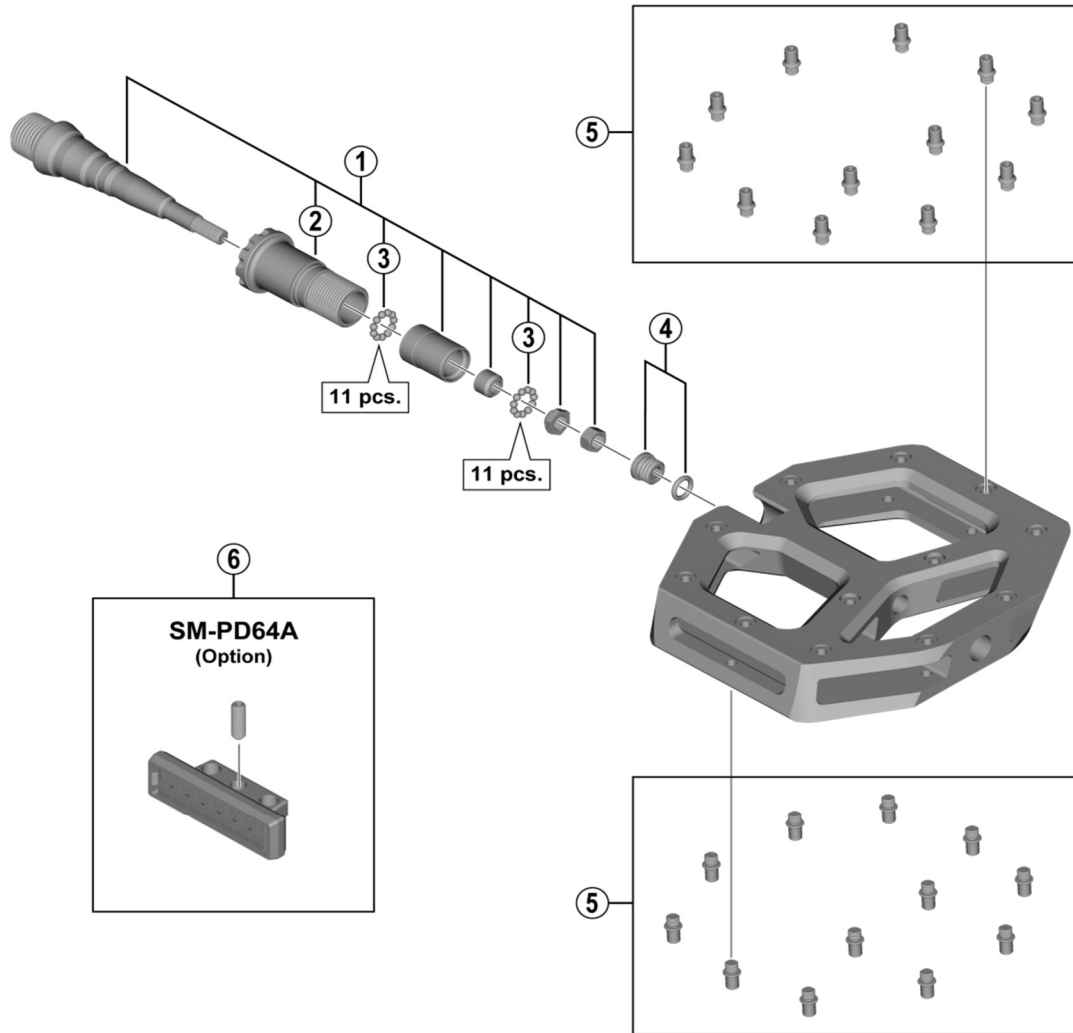

# SAINT Pedals PD-M828

ITEM NO.	SHIMANO CODE NO.	DESCRIPTION
1	YL8A98030	Pedal Axle Assembly (Right / B.C.9/16" x 20T.P.I.)
	YL8A98040	Pedal Axle Assembly (Left / B.C.9/16" x 20T.P.I.)
2	YL8A98050	Lock Bolt (Right)
	YL8A98060	Lock Bolt (Left)
3	Y41N98030	Steel Ball (3/32") 62 pcs.
4	YL8A98070	End Cap (Right) & O-Ring
	YL8A98080	End Cap (Left) & O-Ring
5	YL8A98010	Short Pin (12 pcs.)
	YL8A98020	Long Pin (12 pcs.)
6	YL8A98090	SM-PD64A Reflector Unit (4 pcs. / Option)
	YL8A98100	SM-PD64A Reflector Unit (AS / 4 pcs. / Option)