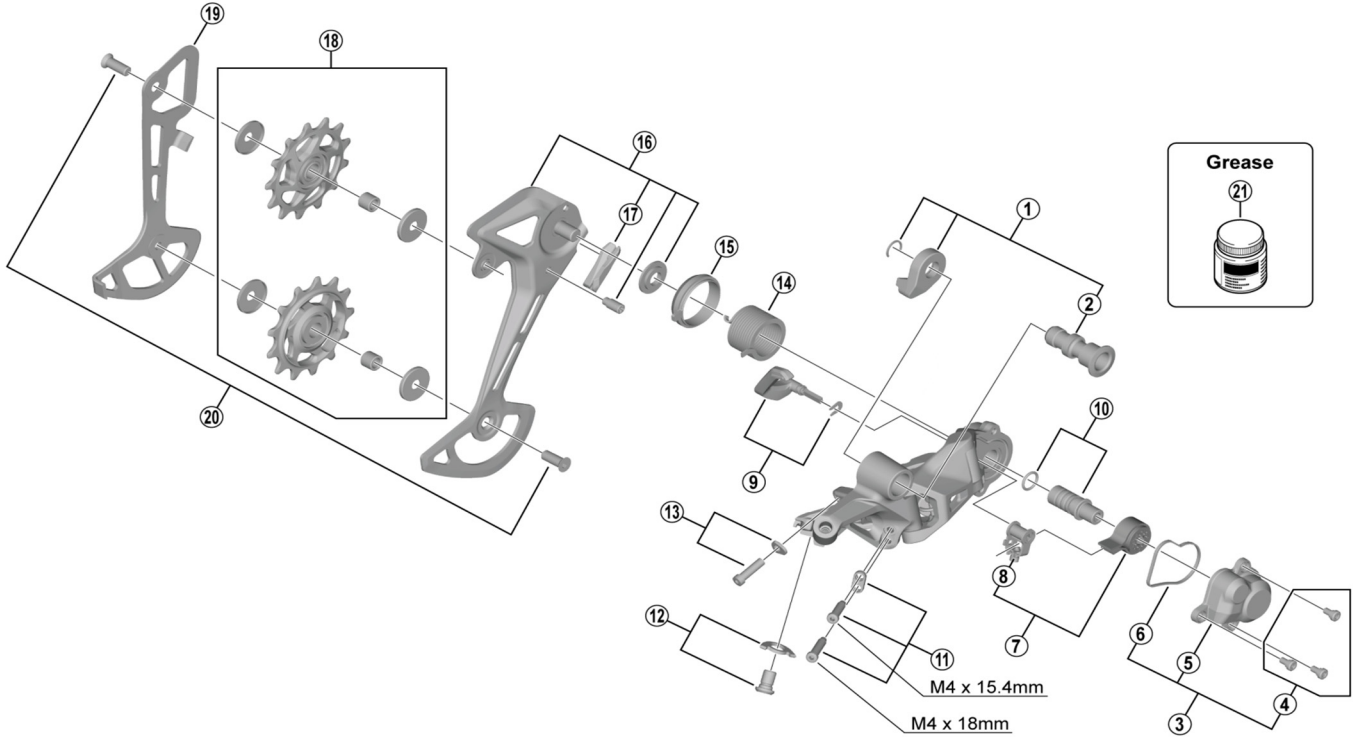

# SLX Rear Derailleur RD-M7100-SGS 12-speed

ITEM NO.	SHIMANO CODE NO.	DESCRIPTION
1	Y3FY98020	Bracket Axle Unit
2	Y3FW42000	B-Axle
3	Y3FY98030	P-Cover Unit
4	Y5Y198070	P-Cover Bolt Set (3 pcs.)
5	Y3FY46000	P-Cover
6	Y3FA63000	P-Cover Packing
7	Y3GF98040	Stabilizer Unit
8	Y3E498040	Cam Unit
9	Y3FA98040	Switch Lever Unit & Fixing Plate
10	Y5PV98060	P-Axle & O-Ring
11	Y3FW98050	Stroke Adjusting Bolts & Plate
12	Y3FW98060	Cable Fixing Bolt & Plate
13	Y3FW98070	End Adjust Bolt (M4 x 14.1) & Plate
14	Y3FA55000	P-Tension Spring
15	Y3FA62000	P-Seal Ring
16	Y3FY98050	Outer Plate Assembly (SGS)
17	Y3FY51000	Bumper
18	Y3FY98010	Tension & Guide Pulley Set
19	Y3FY26000	Inner Plate (SGS)
20	Y50J98070	Pulley Bolt (2 pcs.)
21	Y04121000	New Grease for Stabilizer (Net. 50g)