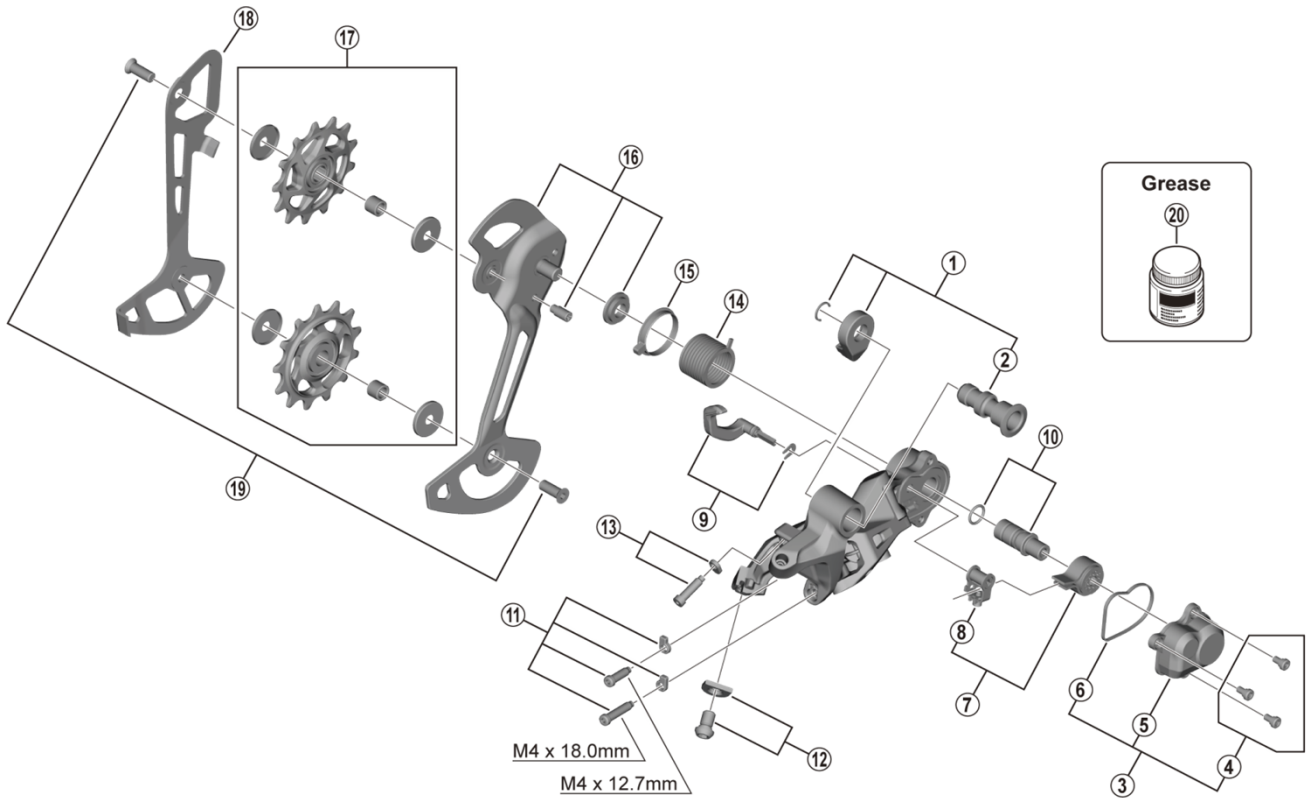

SLX Rear Derailleur RD-M7120-SGS 12-speed

ITEM NO.	SHIMANO CODE NO.	DESCRIPTION
1	Y3FY98020	Bracket Axle Unit
2	Y3FW42000	B-Axle
3	Y3FZ98010	P-Cover Unit
4	Y5Y198070	P-Cover Bolt Set (3 pcs.)
5	Y3FZ46000	P-Cover
6	Y5PV25000	P-Cover Packing
7	Y3GF98040	Stabilizer Unit
8	Y3E498040	Cam Unit
9	Y3FX98030	Switch Lever Unit & Fixing Plate
10	Y3FX98060	P-Axle & O-Ring
11	Y3FX98040	Stroke Adjusting Bolts & Plates
12	Y3F398040	Cable Fixing Bolt & Plate
13	Y5ZR98040	End Adjust Bolt (M4 x 15) & Plate
14	Y5PV17000	P-Tension Spring
15	Y5PV24000	P-Seal Ring
16	Y3FX98050	Outer Plate Assembly (SGS)
17	Y3FY98010	Tension & Guide Pulley Set
18	Y3FZ26000	Inner Plate (SGS)
19	Y5V598140	Pulley Bolt (2 pcs.)
20	Y04121000	New Grease for Stabilizer (Net. 50g)