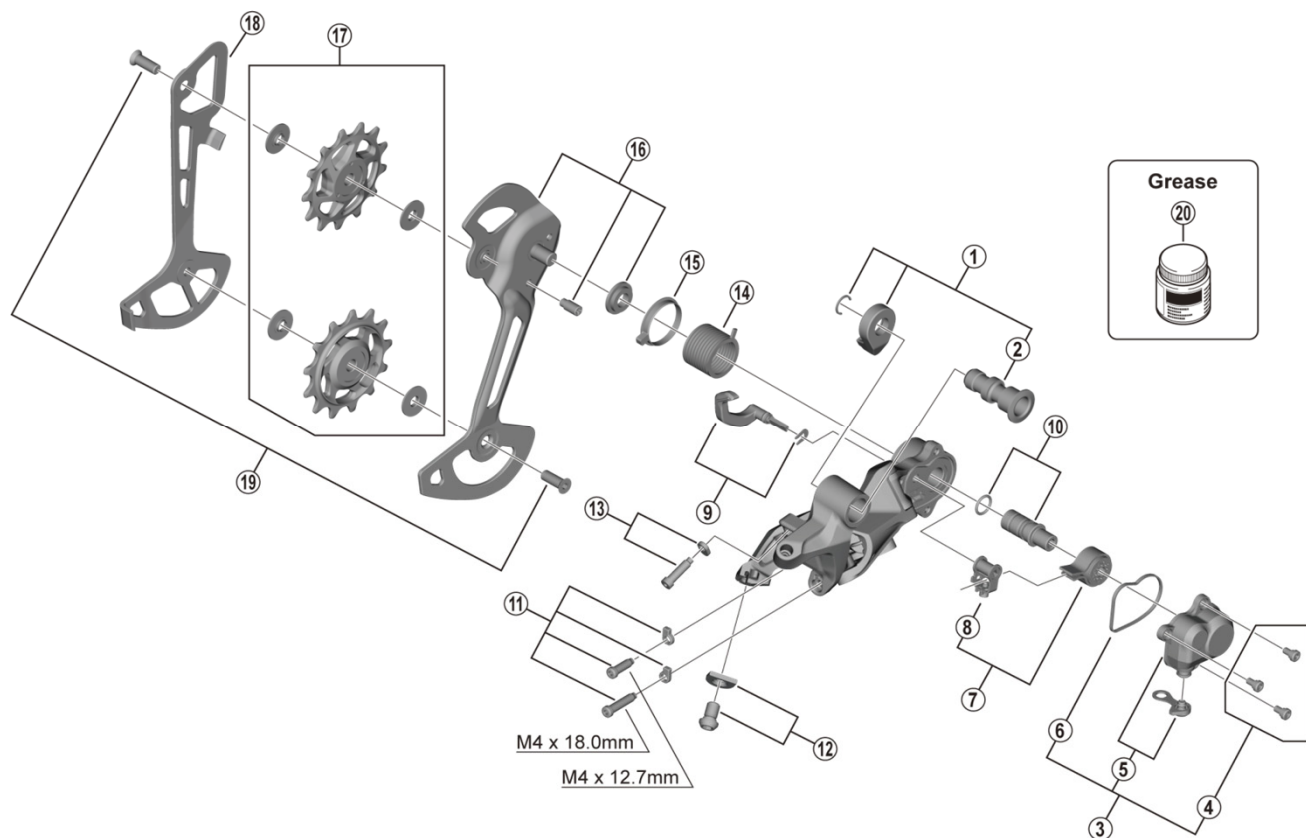

# DEORE XT Rear Derailleur

## RD-M8120-SGS 12-speed

ITEM NO.	SHIMANO CODE NO.	DESCRIPTION
1	Y3FW98020	Bracket Axle Unit
2	Y3FW42000	B-Axle
3	Y3FX98010	P-Cover Unit
4	Y5Y198070	P-Cover Bolt Set (3 pcs.)
5	Y3FX98020	P-Cover & Cap
6	Y5PV25000	P-Cover Packing
7	Y3GF98040	Stabilizer Unit
8	Y3E498040	Cam Unit
9	Y3FX98030	Switch Lever Unit & Fixing Plate
10	Y3FX98060	P-Axle & O-Ring
11	Y3FX98040	Stroke Adjusting Bolts & Plates
12	Y3F398040	Cable Fixing Bolt & Plate
13	Y5ZR98040	End Adjust Bolt (M4 x 15) & Plate
14	Y5PV17000	P-Tension Spring
15	Y5PV24000	P-Seal Ring
16	Y3FX98050	Outer Plate Assembly (SGS)
17	Y3FW98010	Tension & Guide Pulley Set
18	Y3FX26000	Inner Plate (SGS)
19	Y3FW98090	Pulley Bolt (2 pcs.)
20	Y04121000	New Grease for Stabilizer (Net. 50g)