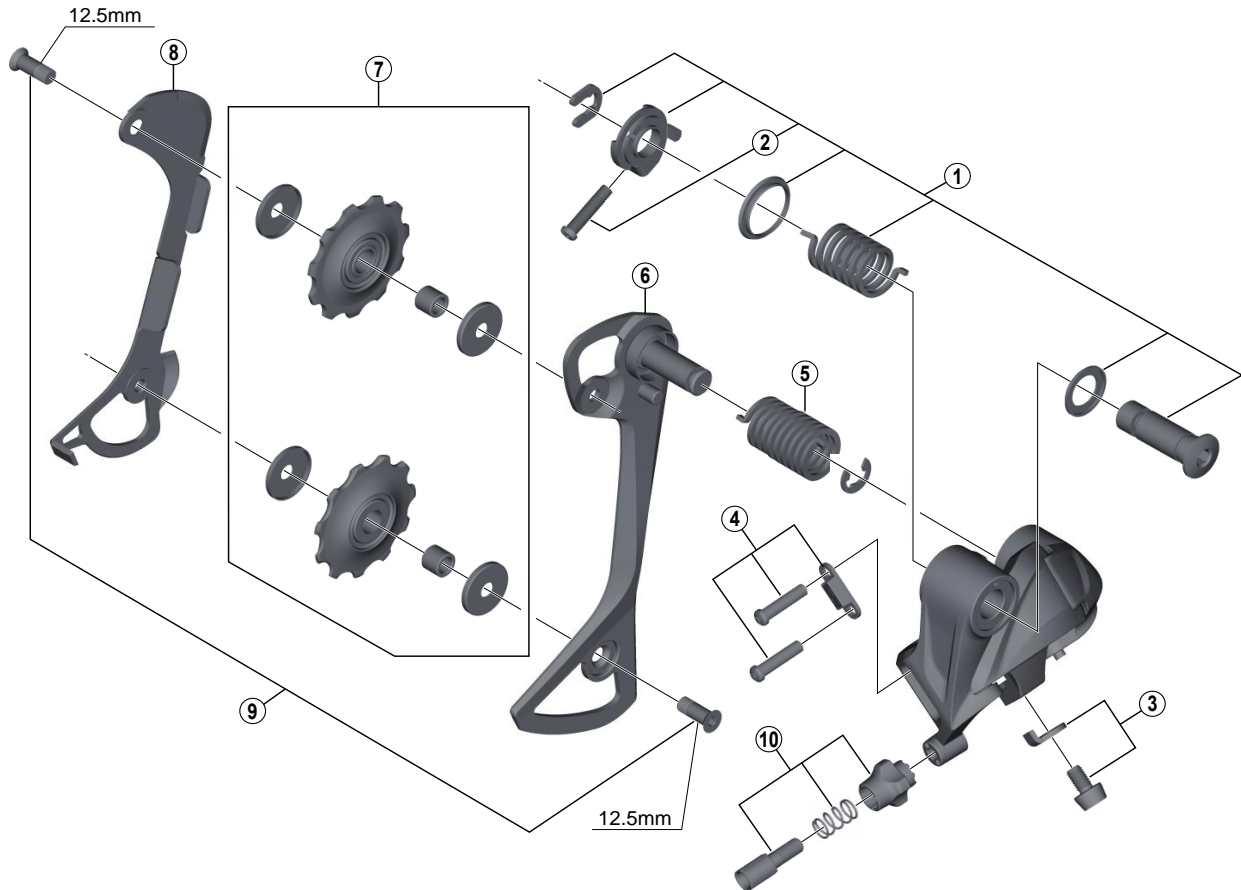

ALIVIO Rear Derailleur (9-speed)

RD-T4000-S (SGS) Silver Version (Super Long Cage)

RD-T4000-L (SGS) Black Version (Super Long Cage)

ITEM NO.	SHIMANO CODE NO.	DESCRIPTION	INTERCHANGEABILITY		
			RD-M591	RD-M430	RD-M390
1	Y5PA98010	B-Axle Assembly		B	B
2	Y5PA13000	B-Tension Adjusting Screw(M4 x 14)	B	B	B
3	Y5PA98020	Cable Fixing Bolt(M5 x 8.1) & Plate	B	B	B
4	Y5PA98030	Stroke Adjusting Screws(M4 x 14) & Plate			
5	Y5V833000	P-Tension Spring		B	A
6	Y5PA98040	Outer Plate(Black)	B	B	B
	Y5PA98050	Outer Plate(Silver)	B	B	B
7	Y5FT98030	Tension & Guide Pulley Set	B	A	A
8	Y5XG10000	Inner Plate(Black)	B	B	B
	Y5XG10010	Inner Plate(Silver)	B	B	B
9	Y5XG98030	Pulley Bolt 12.5mm (2 pcs.)	B	A	B
10	Y5XG98040	Cable Adjusting Bolt unit	B	A	A

A: Same parts.

B: Parts are usable, but differ in materials, appearance, finish, size, etc.
Absence of mark indicates non-interchangeability.

Aug.-2014-3654

© Shimano Inc. H

Specifications are subject to change without notice.