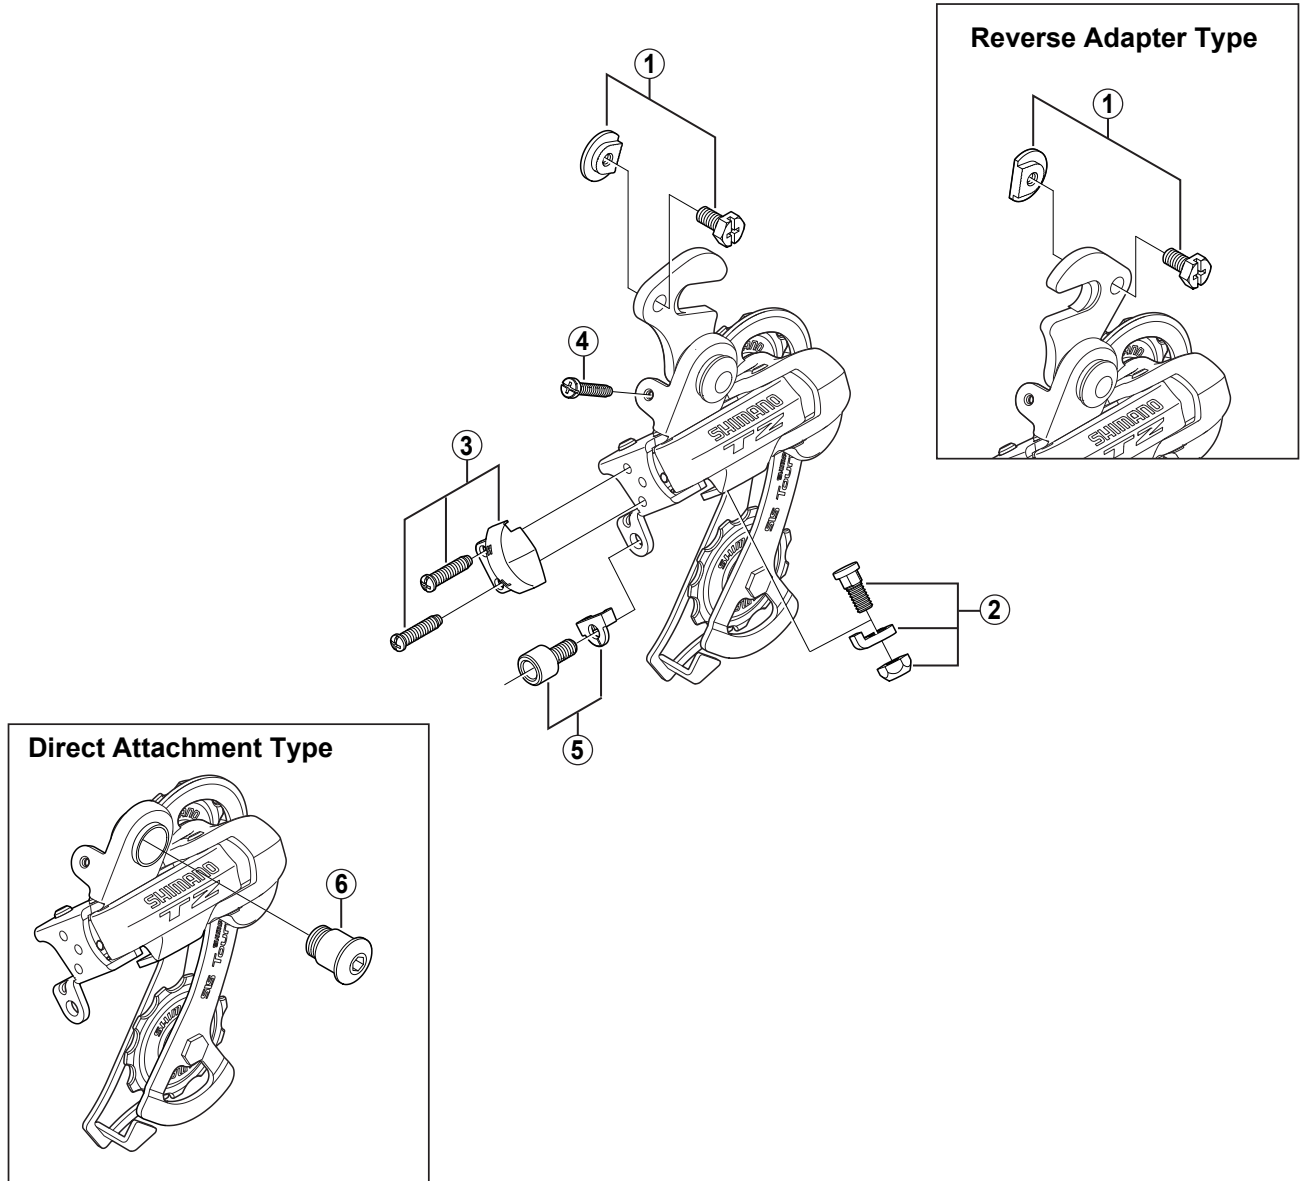

SHIMANO TOURNEY Rear Derailleur RD-TZ50

ITEM NO.	SHIMANO CODE NO.	DESCRIPTION	INTERCHANGEABILITY
1	Y-5WA98010	Adapter Screw (M4 x 9.7) & Nut	
2	Y-5WA98020	Cable Fixing Bolt & Plate	
3	Y-5WA98030	Stroke Adjusting Screws (M4 x 16.5) & Plate	
4	Y-5T8 22200	B-Tension Adjusting Screw (M4 x 17.5)	
5	Y-5WA98040	Cable Adjusting Bolt & Plate	
* 6	Y-5WD16100	B-Axle (Direct Attachment Type)	

A: Same parts.

B: Parts are usable, but differ in materials, appearance, finish, size, etc.

Absence of mark indicates non-interchangeability.

0802-2778A

Specifications are subject to change without notice.