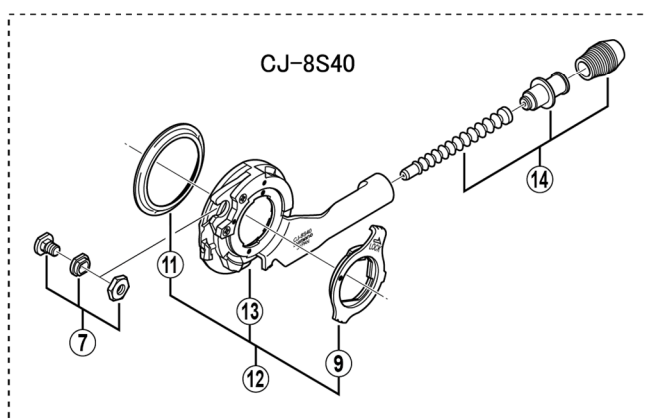

NEXUS REVOSHIFT Shifter SL-C6000-8 8-speed

ITEM NO.	SHIMANO CODE NO.	DESCRIPTION	INTERCHANGEABILITY	
1	Y0EA98010	Indicator Cover & Fixing Screws (Silver)		
	Y0EA98020	Indicator Cover & Fixing Screws (Black)		
2	Y6F004020	Cover Fixing Screw (Silver)	A	A
	Y6F004000	Cover Fixing Screw (Black)	A	A
3	Y01A98010	Cable Adjusting Bolt Unit	A	A
4	Y6NA08000	Clamp Nut		A
5	Y6F409100	Clamp Screw (M4 x 18.7)		A
6	Y6FD14000	Grip	A	A
7	Y74Y98030	Inner Cable Fixing Bolt Unit	A	A
8	Y74Y98120	CJ-8S20 Cassette Joint Unit	A	A
9	Y33Z98020	Cassette Joint Fixing Ring	A	A
10	Y74Y98130	CJ-8S20 Cassette Joint	A	A
11	Y74Y18000	Driver Cap	A	A
12	Y74Y98140	CJ-8S40 Cassette Joint Unit	A	A
13	Y74Y98150	CJ-8S40 Cassette Joint	A	A
14	Y74Y98160	Outer Casing Holder Unit	A	A
15	Y60098911	Shift inner cable stainless steel • Stainless steel inner cable • ø 1.2 mm x 2100 mm incl. inner end cap		A

A: Same parts.

B: Parts are usable, but differ in materials, appearance, finish, size, etc.

Absence of mark indicates non-interchangeability.

Specifications are subject to change without notice.

SB-C6000

SL-8S31