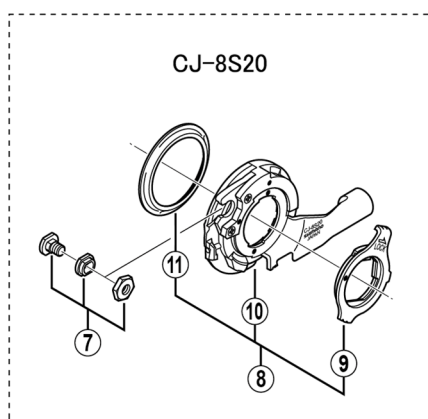

NEXUS REVOSHIFT Shifter SL-C6000-8 8-speed

ITEM NO.	SHIMANO CODE NO.	DESCRIPTION	INTERCHANGEABILITY	
1	Y0EA98010	Indicator Cover & Fixing Screws (Silver)		
	Y0EA98020	Indicator Cover & Fixing Screws (Black)		
2	Y6F004020	Cover Fixing Screw (Silver)	A	A
	Y6F004000	Cover Fixing Screw (Black)	A	A
3	Y01A98010	Cable Adjusting Bolt Unit	A	A
4	Y6NA08000	Clamp Nut		A
5	Y6F409100	Clamp Screw (M4 x 18.7)		A
6	Y6FD14000	Grip	A	A
7	Y74Y98030	Inner Cable Fixing Bolt Unit	A	A
8	Y74Y98120	CJ-8S20 Cassette Joint Unit	A	A
9	Y33Z98020	Cassette Joint Fixing Ring	A	A
10	Y74Y98130	CJ-8S20 Cassette Joint	A	A
11	Y74Y18000	Driver Cap	A	A
12	Y74Y98140	CJ-8S40 Cassette Joint Unit	A	A
13	Y74Y98150	CJ-8S40 Cassette Joint	A	A
14	Y74Y98160	Outer Casing Holder Unit	A	A
15	Y60098911	Shift inner cable stainless steel • Stainless steel inner cable • ø 1.2 mm x 2100 mm incl. inner end cap		A

A: Same parts.

B: Parts are usable, but differ in materials, appearance, finish, size, etc.

Absence of mark indicates non-interchangeability.

Specifications are subject to change without notice.

SB-C6000

SL-8S31