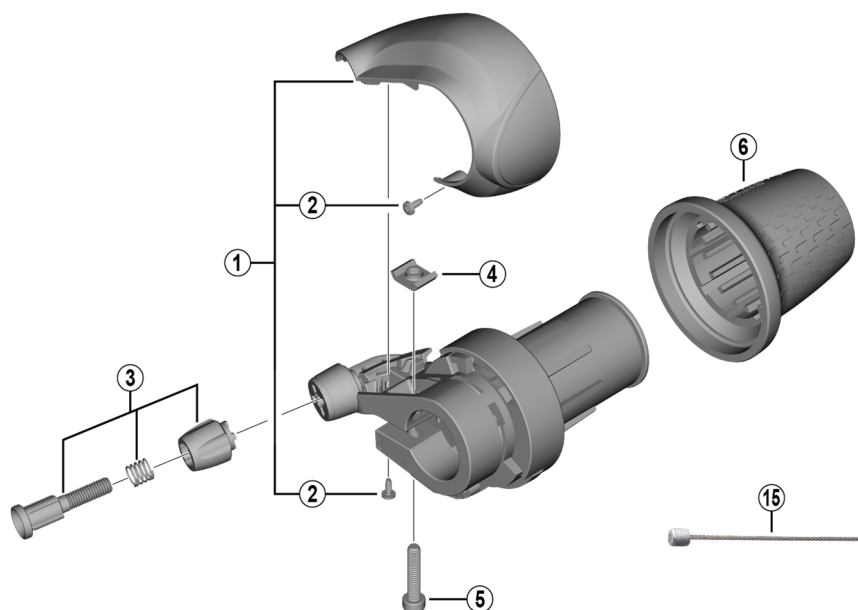

NEXUS REVOSHIFT Shifter SL-C6000-8 8-speed

ITEM NO.	SHIMANO CODE NO.	DESCRIPTION	INTERCHANGEABILITY	
1	Y0EA98010	Indicator Cover & Fixing Screws (Silver)		
	Y0EA98020	Indicator Cover & Fixing Screws (Black)		
2	Y6F004020	Cover Fixing Screw (Silver)	A	A
	Y6F004000	Cover Fixing Screw (Black)	A	A
3	Y01A98010	Cable Adjusting Bolt Unit	A	A
4	Y6NA08000	Clamp Nut		A
5	Y6F409100	Clamp Screw (M4 x 18.7)		A
6	Y6FD14000	Grip	A	A
7	Y74Y98030	Inner Cable Fixing Bolt Unit	A	A
8	Y74Y98120	CJ-8S20 Cassette Joint Unit	A	A
9	Y33Z98020	Cassette Joint Fixing Ring	A	A
10	Y74Y98130	CJ-8S20 Cassette Joint	A	A
11	Y74Y18000	Driver Cap	A	A
12	Y74Y98140	CJ-8S40 Cassette Joint Unit	A	A
13	Y74Y98150	CJ-8S40 Cassette Joint	A	A
14	Y74Y98160	Outer Casing Holder Unit	A	A
15	Y60098911	Shift inner cable stainless steel • Stainless steel inner cable • ø 1.2 mm x 2100 mm incl. inner end cap		A

A: Same parts.

B: Parts are usable, but differ in materials, appearance, finish, size, etc.

Absence of mark indicates non-interchangeability.

Specifications are subject to change without notice.

SB-C6000

SL-8S31