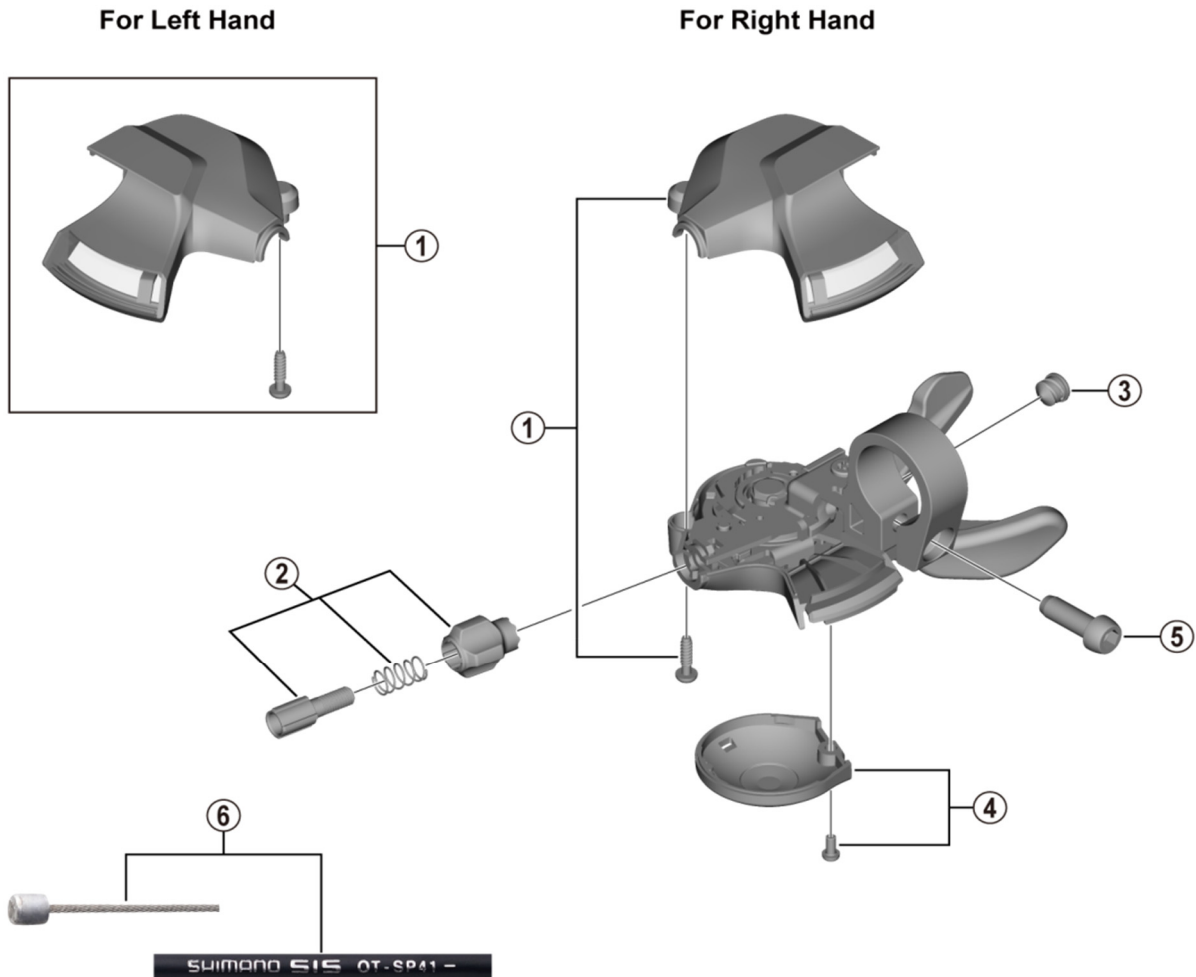

Rapidfire Plus Lever

SL-M315 (2/3x8/7-speed)

ITEM NO.	SHIMANO CODE NO.	DESCRIPTION
1	Y0HT98010	R.H. Indicator Unit for 8-speed
	Y0HS98010	R.H. Indicator Unit for 7-speed
	Y0K998010	L.H. Indicator Unit for 2-speed
	Y0HU98010	L.H. Indicator Unit for 3-speed
2	Y6PZ98070	Cable Adjusting Bolt Unit
3	Y6CD33000	Inner Hole Cap
4	Y6TB98060	Main Lever Cover & Fixing Screw
5	Y6R322000	Clamp Bolt (M6 x 17.5)
6	Y60198090	OT-SP41 OPTISLICK shifting cable sets (Black) <ul style="list-style-type: none"> • Sealed outer caps, plastic (9 pcs.) • Sealed outer cap nose (1 pc.) • Rubber shield (1 pc.) • Inner end caps (2 pcs.)
	Y60198091	OT-SP41 OPTISLICK shifting cable sets (White) <ul style="list-style-type: none"> • Sealed outer caps, plastic (9 pcs.) • Sealed outer cap nose (1 pc.) • Rubber shield (1 pc.) • Inner end caps (2 pcs.)