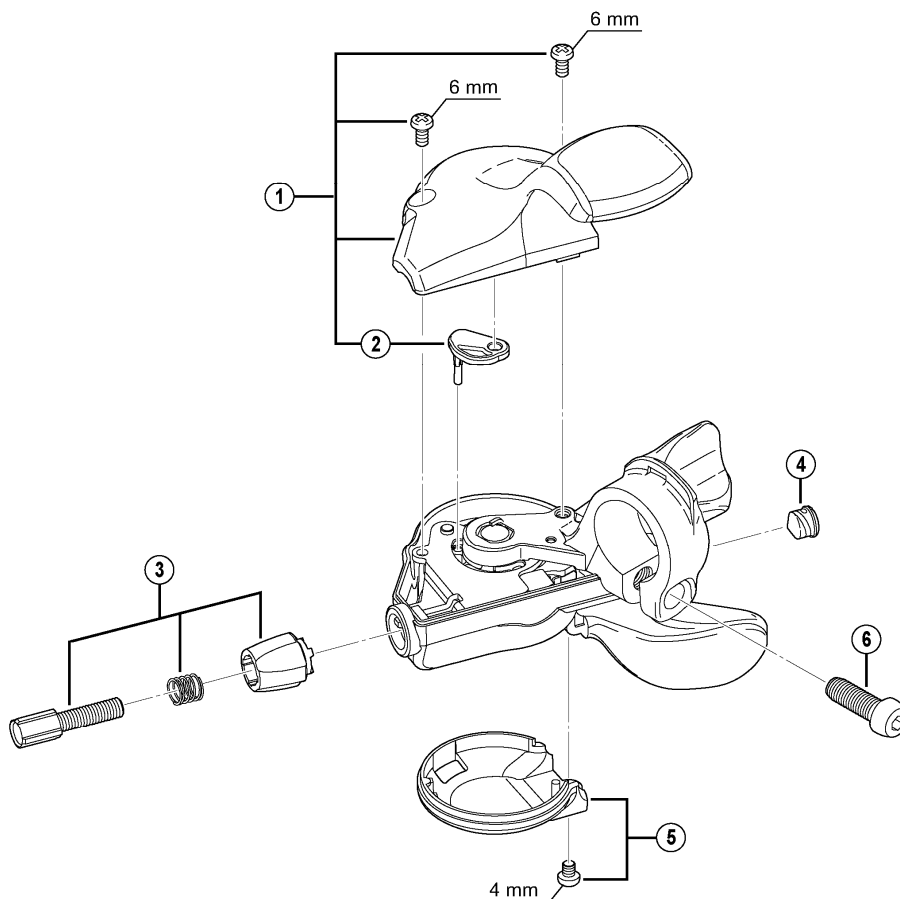

ALFINE Rapidfire Lever

SL-S503

Silver Version
Black Version

ITEM NO.	SHIMANO CODE NO.	DESCRIPTION	INTERCHANGEABILITY			
			SL-S700	SL-S500	SL-7S50	SL-5S50
1	Y6WW98010	Indicator Unit (Silver)				
	Y6WW98020	Indicator Unit (Black)				
2	Y6WW04000	Step Plate 8S				
3	Y61W98030	Cable Adjusting Bolt Unit	A	A	A	A
4	Y6CD33000	Inner Hole Cap	A	A	A	A
5	Y6WW98050	Main Lever Cover & Fixing Screw		B	B	B
6	Y6W146000	Clamp Bolt (M6 x 17.8)			A	A

A: Same parts.

B: Parts are usable, but differ in materials, appearance, finish, size, etc.

Absence of mark indicates non-interchangeability.

Jul.-2012-3303

© Shimano Inc. A

Specifications are subject to change without notice.