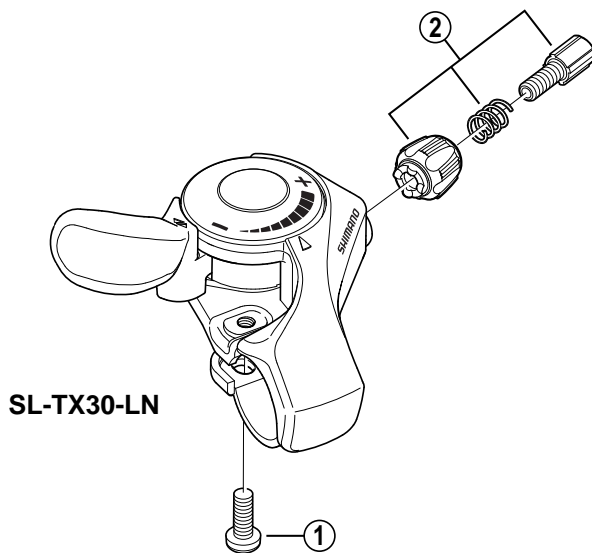

TOURNEY Thumb Shifter Plus Lever SL-TX30

For Left Hand

For Right Hand

ITEM NO.	SHIMANO CODE NO.	DESCRIPTION
1	Y-000 11130	Clamp Screw (M5 x 12)
2	Y-66T 98020	Cable Adjusting Bolt Unit

0506-2493

Specifications are subject to change without notice.