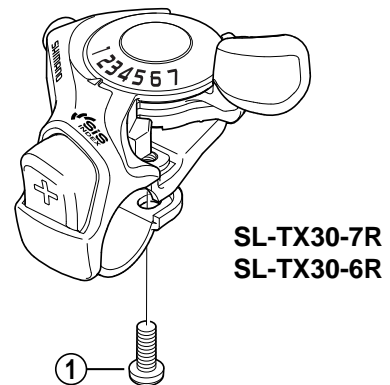

TOURNEY Thumb Shifter Plus Lever SL-TX30

For Left Hand

For Right Hand

ITEM NO.	SHIMANO CODE NO.	DESCRIPTION
1	Y-000 11130	Clamp Screw (M5 x 12)
2	Y-66T 98020	Cable Adjusting Bolt Unit

0506-2493

Specifications are subject to change without notice.