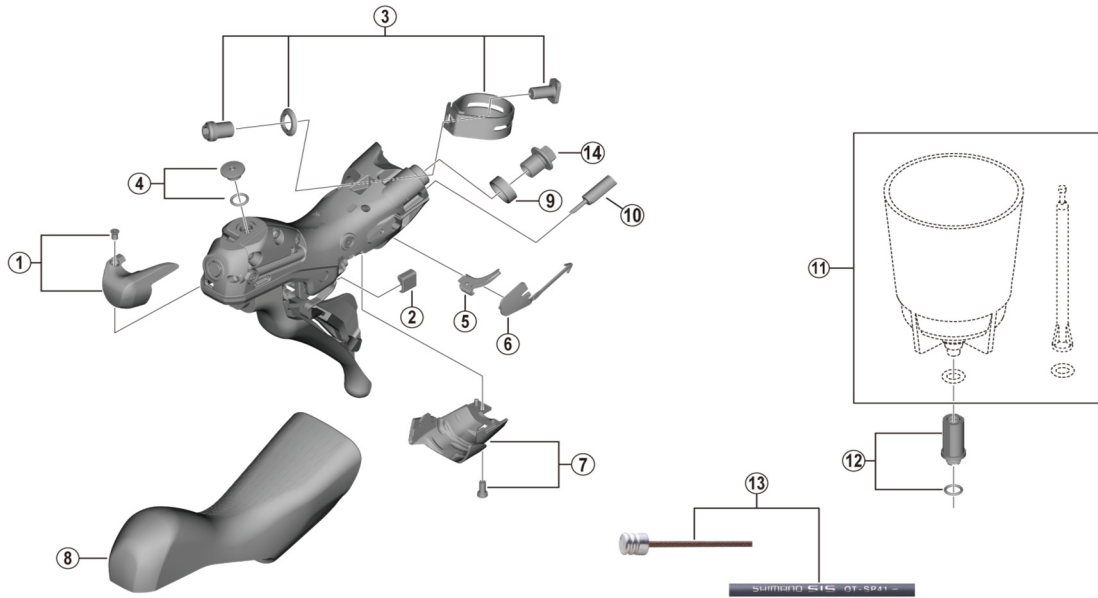

TIAGRA Dual Control Lever (For Disc Brake)

ST-4720 (2x10-speed)

ITEM NO.	SHIMANO CODE NO.	DESCRIPTION	INTERCHANGEABILITY	
			ST-R7020	ST-R7025
1	Y0JS98010	R.H. Name Plate R & Fixing Screw	B	B
	Y0JT98010	L.H. Name Plate L & Fixing Screw	B	B
2	Y63X80000	Main Lever Support R	A	A
	Y63X80010	Main Lever Support L	A	A
3	Y0E098030	Clamp Band Unit Diameter (23.8 - 24.2 mm)	A	A
4	Y0F398030	Bleed Screw & O-Ring	A	A
5	Y07X75000	SL Cable Guide R	A	A
	Y07V75000	SL Cable Guide L	A	A
6	Y00E75000	SL Cable Cover R	A	A
	Y0C574000	SL Cable Cover L	A	A
7	Y0F398040	R.H. Unit Cover R & Fixing Screw	A	A
	Y0F498020	L.H. Unit Cover L & Fixing Screw	A	A
8	Y0F398010	Bracket Covers (Pair)	A	A
9	Y0F437000	Joint Support Ring	A	A
10	Y63Z27000	Outer Cap with Short Tongue for ST	A	A
11	ESMDISCBP	Funnel & Oil Stopper	A	A
12	Y0C698050	Funnel Adapter & O-Ring	A	A
13	Y63Z98910	OT-SP41 polymer coated shift cable sets (Black) • Outer cap with short tongue for ST-9000 (2 pcs.) • Outer cap with long tongue (3 pcs.) • Sealed outer cap for Rear Derailleur (1 pc.) • Inner end cap (2 pcs.) • Cover with tongue for rear derailleur (1 pc.)	B	B
	Y63Z98920	OT-SP41 polymer coated shift cable sets (White) • Outer cap with short tongue for ST-9000 (2 pcs.) • Outer cap with long tongue (3 pcs.) • Sealed outer cap for Rear Derailleur (1 pc.) • Inner end cap (2 pcs.) • Cover with tongue for rear derailleur (1 pc.)	B	B
	Y63Z98930	OT-SP41 polymer coated shift cable sets (Red) • Outer cap with short tongue for ST-9000 (2 pcs.) • Outer cap with long tongue (3 pcs.) • Sealed outer cap for Rear Derailleur (1 pc.) • Inner end cap (2 pcs.) • Cover with tongue for rear derailleur (1 pc.)	B	B
	Y63Z98940	OT-SP41 polymer coated shift cable sets (High-tech gray) • Outer cap with short tongue for ST-9000 (2 pcs.) • Outer cap with long tongue (3 pcs.) • Sealed outer cap for Rear Derailleur (1 pc.) • Inner end cap (2 pcs.) • Cover with tongue for rear derailleur (1 pc.)	B	B
	Y63Z98980	OT-SP41 polymer coated shift cable sets (Orange) • Outer cap with short tongue for ST-9000 (2 pcs.) • Outer cap with long tongue (3 pcs.) • Sealed outer cap for Rear Derailleur (1 pc.) • Inner end cap (2 pcs.) • Cover with tongue for rear derailleur (1 pc.)	B	B
	Y63Z98990	OT-SP41 polymer coated shift cable sets (Green) • Outer cap with short tongue for ST-9000 (2 pcs.) • Outer cap with long tongue (3 pcs.) • Sealed outer cap for Rear Derailleur (1 pc.) • Inner end cap (2 pcs.) • Cover with tongue for rear derailleur (1 pc.)	B	B
	Y63Z98991	OT-SP41 polymer coated shift cable sets (Blue) • Outer cap with short tongue for ST-9000 (2 pcs.) • Outer cap with long tongue (3 pcs.) • Sealed outer cap for Rear Derailleur (1 pc.) • Inner end cap (2 pcs.) • Cover with tongue for rear derailleur (1 pc.)	B	B
	Y63Z98992	OT-SP41 polymer coated shift cable sets (Yellow) • Outer cap with short tongue for ST-9000 (2 pcs.) • Outer cap with long tongue (3 pcs.) • Sealed outer cap for Rear Derailleur (1 pc.) • Inner end cap (2 pcs.) • Cover with tongue for rear derailleur (1 pc.)	B	B
14	Y8RD02000	Flange Connecting Bolt (M9/Black)	A	A