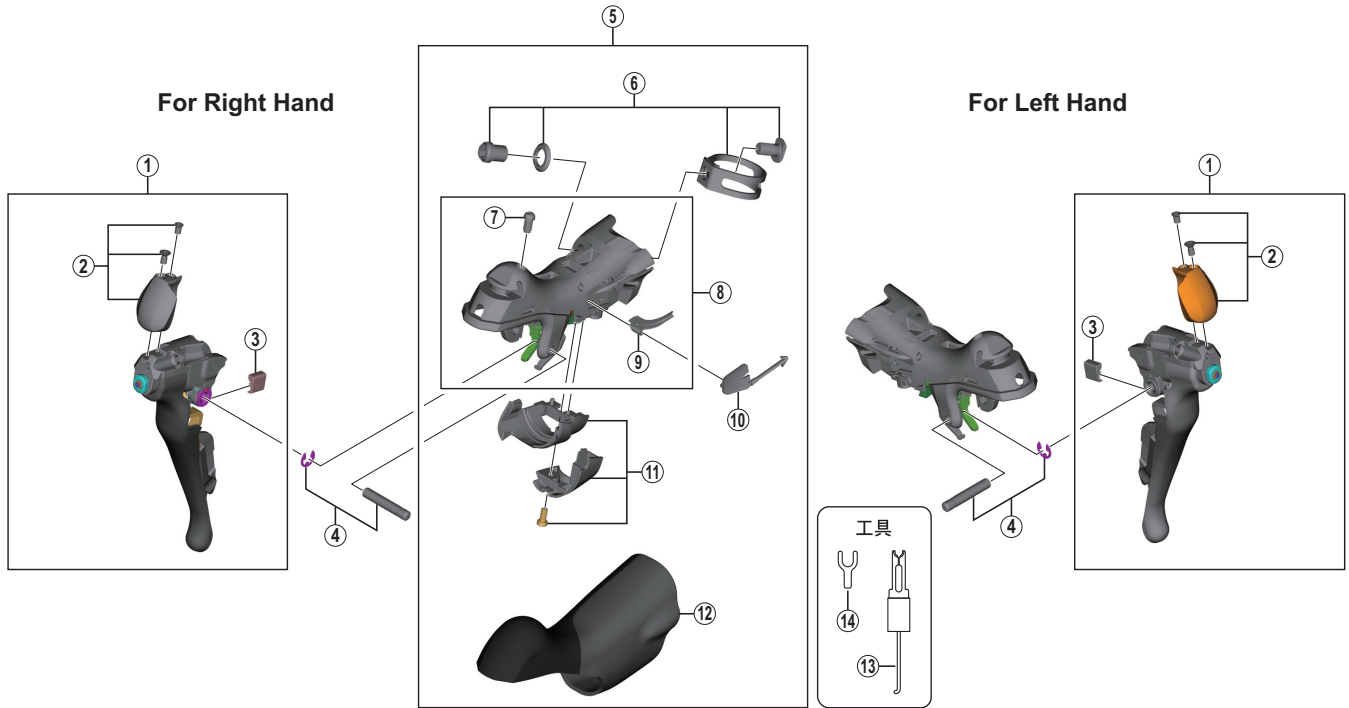

DURA-ACE Dual Control Lever ST-9001

ITEM NO.	SHIMANO CODE NO.	DESCRIPTION
1	Y00G98010	R.H. Main Lever Assembly
	Y00H98010	L.H. Main Lever Assembly
2	Y00G98020	R.H. Name Plate R & Fixing Screws
	Y00H98020	L.H. Name Plate L & Fixing Screws
3	Y63X80000	R.H. Main Lever Support R
	Y63X80010	L.H. Main Lever Support L
4	Y00G98030	Lever Axle & E-ring
5	Y00G98040	R.H. Bracket Unit
	Y00H98030	L.H. Bracket Unit
6	Y63X98050	Clamp Band Unit (ø23.8 mm - ø24.2 mm)
7	Y63X53000	Grip Adjusting Screw
8	Y00G98050	R.H. Bracket
	Y00H98040	L.H. Bracket
9	Y63X63000	R.H. SL Cable Guide R
	Y63X55000	L.H. SL Cable Guide L
10	Y00E75000	R.H. SL Cable Cover R
	Y00F75000	L.H. SL Cable Cover L
11	Y00G98070	R.H. Cover Unit
	Y00H98050	L.H. Cover Unit
12	Y00G98060	Bracket Covers (Pair)
13	Y6RT68000	Tool A for E-ring
14	Y6RT66000	Tool B for E-ring