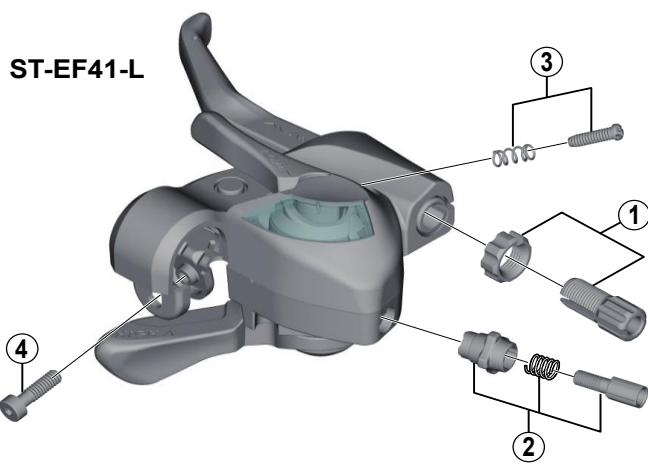

# EZ-Fire Plus Lever ST-EF41

For Left Hand

For Right Hand

ITEM NO.	SHIMANO CODE NO.	DESCRIPTION	INTERCHANGEABILITY	
			ST-EF40	ST-TX800
1	Y8UM98010	Brake Cable Adjusting Bolt & Nut		
2	Y6NW98010	Shifting Cable Adjusting Bolt Unit for Left Hand	A	A
3	Y6NV98020	Reach Adjusting Screw (M4 x 22.5) & Spring	A	A
4	Y6NV34000	Clamp Bolt	A	A

A: Same parts.

B: Parts are usable, but differ in materials, appearance, finish, size, etc.

Absence of mark indicates non-interchangeability.

Jul.-2014-3731  
© Shimano Inc. H

Specifications are subject to change without notice.