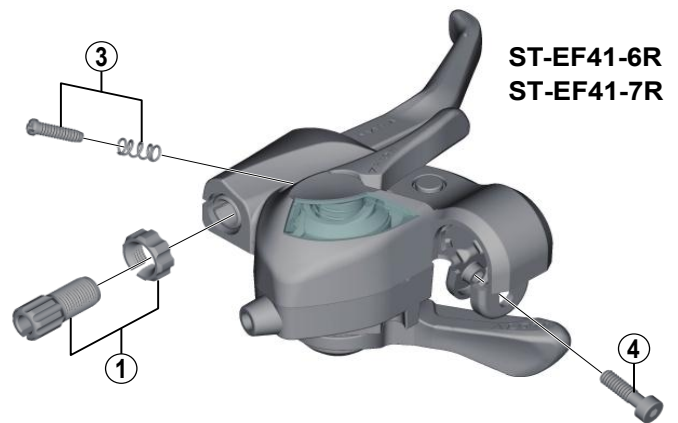

# EZ-Fire Plus Lever ST-EF41

For Left Hand

For Right Hand

ITEM NO.	SHIMANO CODE NO.	DESCRIPTION	INTERCHANGEABILITY	
			ST-EF40	ST-TX800
1	Y8UM98010	Brake Cable Adjusting Bolt & Nut		
2	Y6NW98010	Shifting Cable Adjusting Bolt Unit for Left Hand	A	A
3	Y6NV98020	Reach Adjusting Screw (M4 x 22.5) & Spring	A	A
4	Y6NV34000	Clamp Bolt	A	A

A: Same parts.

B: Parts are usable, but differ in materials, appearance, finish, size, etc.

Absence of mark indicates non-interchangeability.

Jul.-2014-3731  
© Shimano Inc. H

Specifications are subject to change without notice.