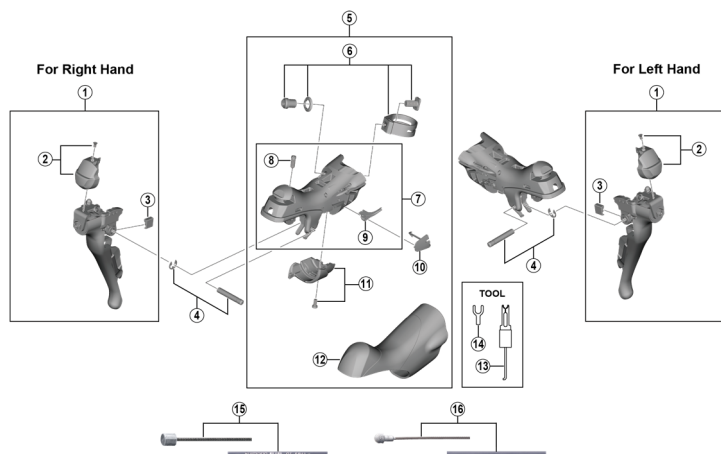

CLARIS Dual Control Lever
ST-R2000 (2x8-speed)

ITEM NO.	SHIMANO CODE NO.	DESCRIPTION	INTERCHANGE-ABILITY
1	Y0CM98010	R.H. Main Lever Assembly	B
	Y0CN98010	L.H. Main Lever Assembly	B
2	Y0CM98020	R.H. Name Plate R & Fixing Screw	B
	Y0CN98020	L.H. Name Plate L & Fixing Screw	B
3	Y05T00140	R.H. Main Lever Support R	A
	Y05U00100	L.H. Main Lever Support L	A
4	Y05T98040	Lever Axle & E-ring	A
5	Y0CM98030	R.H. Bracket Assembly	A
	Y0CN98030	L.H. Bracket Assembly	A
6	Y05T98060	Clamp Band Unit (ø23.8 mm - ø24.2 mm)	A
7	Y0CM98040	R.H. Bracket Unit	
	Y0CN98040	L.H. Bracket Unit	
8	Y05T00170	Grip Adjusting Screw	A
9	Y05T000G0	R.H. SL Cable Guide R	A
	Y05U001H0	L.H. SL Cable Guide L	A
10	Y05T001P0	R.H. SL Cable Cover R	A
	Y05U001G0	L.H. SL Cable Cover L	A
11	Y05T98080	R.H. Unit Cover R & Fixing Screw	A
	Y05U98050	L.H. Unit Cover L & Fixing Screw	A
12	Y05T98010	Bracket Covers (Black/Pair)	A
13	Y6RT68000	Tool A for E-ring	A
14	Y6RT66000	Tool B for E-ring	A
15	Y60198010	OT-SP41 OPTISLICK shift cable sets (Black) • Outer cap with short tongue for ST-9000 (2 pcs.) • SIS-SP40 outer caps (3 pcs.) • SIS-SP40 sealed outer caps (1 pc.) • Inner end caps (2 pcs.)	A
	Y60198030	OT-SP41 OPTISLICK shift cable sets (White) • Outer cap with short tongue for ST-9000 (2 pcs.) • SIS-SP40 outer caps (3 pcs.) • SIS-SP40 sealed outer caps (1 pc.) • Inner end caps (2 pcs.)	A
	Y60198080	OT-SP41 OPTISLICK shift cable sets (Yellow) • Outer cap with short tongue for ST-9000 (2 pcs.) • SIS-SP40 outer caps (3 pcs.) • SIS-SP40 sealed outer caps (1 pc.) • Inner end caps (2 pcs.)	A
	Y60198040	OT-SP41 OPTISLICK shift cable sets (Red) • Outer cap with short tongue for ST-9000 (2 pcs.) • SIS-SP40 outer caps (3 pcs.) • SIS-SP40 sealed outer caps (1 pc.) • Inner end caps (2 pcs.)	A
	Y60198070	OT-SP41 OPTISLICK shift cable sets (Blue) • Outer cap with short tongue for ST-9000 (2 pcs.) • SIS-SP40 outer caps (3 pcs.) • SIS-SP40 sealed outer caps (1 pc.) • Inner end caps (2 pcs.)	A
	Y60198060	OT-SP41 OPTISLICK shift cable sets (Green) • Outer cap with short tongue for ST-9000 (2 pcs.) • SIS-SP40 outer caps (3 pcs.) • SIS-SP40 sealed outer caps (1 pc.) • Inner end caps (2 pcs.)	A
	Y60198050	OT-SP41 OPTISLICK shift cable sets (Orange) • Outer cap with short tongue for ST-9000 (2 pcs.) • SIS-SP40 outer caps (3 pcs.) • SIS-SP40 sealed outer caps (1 pc.) • Inner end caps (2 pcs.)	A
	Y60198020	OT-SP41 OPTISLICK shift cable sets (High-tech gray) • Outer cap with short tongue for ST-9000 (2 pcs.) • SIS-SP40 outer caps (3 pcs.) • SIS-SP40 sealed outer caps (1 pc.) • Inner end caps (2 pcs.)	A
16	Y80098011	SIL-TEC-coated brake cable sets (Black) • Inner end caps (2 pcs.) • Outer end caps (2 pcs.)	A
	Y80098012	SIL-TEC-coated brake cable sets (White) • Inner end caps (2 pcs.) • Outer end caps (2 pcs.)	A
	Y80098013	SIL-TEC-coated brake cable sets (Yellow) • Inner end caps (2 pcs.) • Outer end caps (2 pcs.)	A
	Y80098014	SIL-TEC-coated brake cable sets (Red) • Inner end caps (2 pcs.) • Outer end caps (2 pcs.)	A
	Y80098015	SIL-TEC-coated brake cable sets (Blue) • Inner end caps (2 pcs.) • Outer end caps (2 pcs.)	A
	Y80098016	SIL-TEC-coated brake cable sets (Green) • Inner end caps (2 pcs.) • Outer end caps (2 pcs.)	A
	Y80098017	SIL-TEC-coated brake cable sets (Orange) • Inner end caps (2 pcs.) • Outer end caps (2 pcs.)	A
	Y80098018	SIL-TEC-coated brake cable sets (High-tech gray) • Inner end caps (2 pcs.) • Outer end caps (2 pcs.)	A