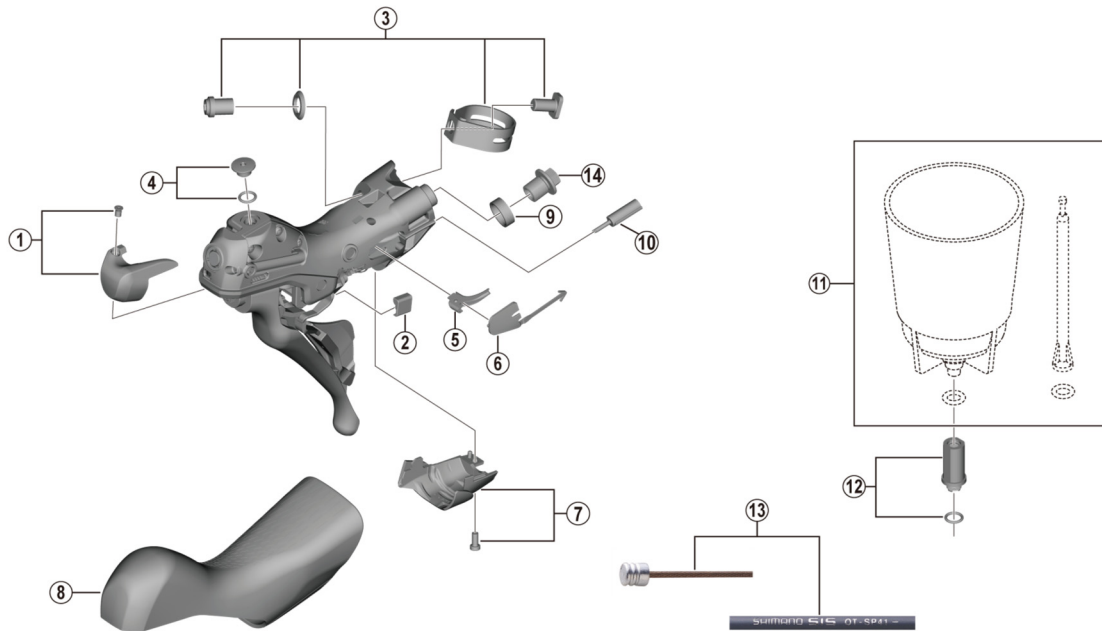

SHIMANO 105 Dual Control Lever (For Disc Brake)
ST-R7020 (2x11-speed)

ITEM NO.	SHIMANO CODE NO.	DESCRIPTION
1	Y0F398020	R.H. Name Plate R & Fixing Screw
	Y0F498010	L.H. Name Plate L & Fixing Screw
2	Y63X80000	Main Lever Support R
	Y63X80010	Main Lever Support L
3	Y0E098030	Clamp Band Unit Diameter (23.8 - 24.2 mm)
4	Y0F398030	Bleed Screw & O-Ring
5	Y07X75000	SL Cable Guide R
	Y07V75000	SL Cable Guide L
6	Y00E75000	SL Cable Cover R
	Y0C574000	SL Cable Cover L
7	Y0F398040	R.H. Unit Cover R & Fixing Screw
	Y0F498020	L.H. Unit Cover L & Fixing Screw
8	Y0F398010	Bracket Covers (Pair)
9	Y0F437000	Joint Support Ring
10	Y63Z27000	Outer Cap with Short Tongue for ST
11	ESMDISCBP	Funnel & Oil Stopper
12	Y0C698050	Funnel Adapter & O-Ring
13	Y63Z98910	OT-SP41 polymer coated shift cable sets (Black) • Outer cap with short tongue for ST-9000 (2 pcs.) • Outer cap with long tongue (3 pcs.) • Sealed outer cap for Rear Derailleur (1 pc.) • Inner end cap (2 pcs.) • Cover with tongue for rear derailleur (1 pc.)
	Y63Z98920	OT-SP41 polymer coated shift cable sets (White) • Outer cap with short tongue for ST-9000 (2 pcs.) • Outer cap with long tongue (3 pcs.) • Sealed outer cap for Rear Derailleur (1 pc.) • Inner end cap (2 pcs.) • Cover with tongue for rear derailleur (1 pc.)
	Y63Z98930	OT-SP41 polymer coated shift cable sets (Red) • Outer cap with short tongue for ST-9000 (2 pcs.) • Outer cap with long tongue (3 pcs.) • Sealed outer cap for Rear Derailleur (1 pc.) • Inner end cap (2 pcs.) • Cover with tongue for rear derailleur (1 pc.)
	Y63Z98940	OT-SP41 polymer coated shift cable sets (High-tech gray) • Outer cap with short tongue for ST-9000 (2 pcs.) • Outer cap with long tongue (3 pcs.) • Sealed outer cap for Rear Derailleur (1 pc.) • Inner end cap (2 pcs.) • Cover with tongue for rear derailleur (1 pc.)
	Y63Z98980	OT-SP41 polymer coated shift cable sets (Orange) • Outer cap with short tongue for ST-9000 (2 pcs.) • Outer cap with long tongue (3 pcs.) • Sealed outer cap for Rear Derailleur (1 pc.) • Inner end cap (2 pcs.) • Cover with tongue for rear derailleur (1 pc.)
	Y63Z98990	OT-SP41 polymer coated shift cable sets (Green) • Outer cap with short tongue for ST-9000 (2 pcs.) • Outer cap with long tongue (3 pcs.) • Sealed outer cap for Rear Derailleur (1 pc.) • Inner end cap (2 pcs.) • Cover with tongue for rear derailleur (1 pc.)
	Y63Z98991	OT-SP41 polymer coated shift cable sets (Blue) • Outer cap with short tongue for ST-9000 (2 pcs.) • Outer cap with long tongue (3 pcs.) • Sealed outer cap for Rear Derailleur (1 pc.) • Inner end cap (2 pcs.) • Cover with tongue for rear derailleur (1 pc.)
	Y63Z98992	OT-SP41 polymer coated shift cable sets (Yellow) • Outer cap with short tongue for ST-9000 (2 pcs.) • Outer cap with long tongue (3 pcs.) • Sealed outer cap for Rear Derailleur (1 pc.) • Inner end cap (2 pcs.) • Cover with tongue for rear derailleur (1 pc.)
* 14	Y8RD01000	Flange Connecting Bolt (M9/Black)