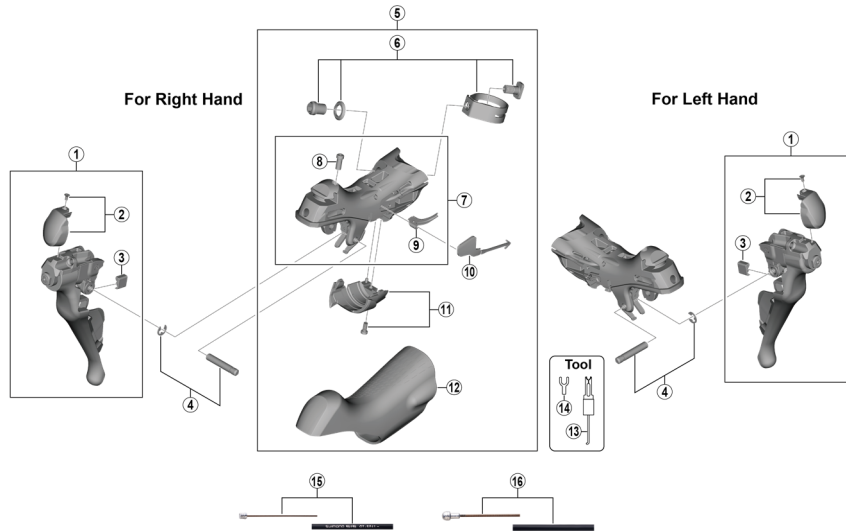

ULTEGRA Dual Control Lever ST-R8000 (2x11-speed)

ITEM NO.	SHIMANO CODE NO.	DESCRIPTION	INTERCHANGEABILITY
1	Y0DK98020	R.H. Main Lever Assembly	B
	Y0DL98010	L.H. Main Lever Assembly	B
2	Y0DK98030	R.H. Name Plate R & Fixing Screw	B
	Y0DL98020	L.H. Name Plate L & Fixing Screw	B
3	Y63X80000	R.H. Main Lever Support R	A
	Y63X80010	L.H. Main Lever Support L	A
4	Y0DK98040	Lever Axle & E-ring	B
5	Y0DK98050	R.H. Bracket Assembly	
	Y0DL98030	L.H. Bracket Assembly	
6	Y0DK98060	Clamp Band Unit (ø23.8 mm - ø24.2 mm)	
7	Y0DK98070	R.H. Bracket Unit	
	Y0DL98040	L.H. Bracket Unit	
8	Y0DL44000	Grip Adjusting Screw	B
9	Y63X63000	R.H. SL Cable Guide R	A
	Y63X55000	L.H. SL Cable Guide L	A
10	Y00E75000	R.H. SL Cable Cover R	A
	Y00F75000	L.H. SL Cable Cover L	A
11	Y0BF98060	R.H. Unit Cover R & Fixing Screw	A
	Y0BG98050	L.H. Unit Cover L & Fixing Screw	A
12	Y0DK98010	Bracket Covers (Pair)	
13	Y6RT68000	Tool A for E-ring	A
14	Y6RT66000	Tool B for E-ring	A
15	Y63Z98910	OT-SP41 polymer coated shift cable sets (Black) • Outer cap with short tongue for ST-9000 (2 pcs.) • Outer cap with long tongue (3 pcs.) • Sealed outer cap for Rear Derailleur (1 pc.) • Inner end cap (2 pcs.) • Cover with tongue for rear derailleur (1 pc.)	
	Y63Z98920	OT-SP41 polymer coated shift cable sets (White) • Outer cap with short tongue for ST-9000 (2 pcs.) • Outer cap with long tongue (3 pcs.) • Sealed outer cap for Rear Derailleur (1 pc.) • Inner end cap (2 pcs.) • Cover with tongue for rear derailleur (1 pc.)	
	Y63Z98930	OT-SP41 polymer coated shift cable sets (Red) • Outer cap with short tongue for ST-9000 (2 pcs.) • Outer cap with long tongue (3 pcs.) • Sealed outer cap for Rear Derailleur (1 pc.) • Inner end cap (2 pcs.) • Cover with tongue for rear derailleur (1 pc.)	
	Y63Z98940	OT-SP41 polymer coated shift cable sets (High-tech gray) • Outer cap with short tongue for ST-9000 (2 pcs.) • Outer cap with long tongue (3 pcs.) • Sealed outer cap for Rear Derailleur (1 pc.) • Inner end cap (2 pcs.) • Cover with tongue for rear derailleur (1 pc.)	
	Y63Z98980	OT-SP41 polymer coated shift cable sets (Orange) • Outer cap with short tongue for ST-9000 (2 pcs.) • Outer cap with long tongue (3 pcs.) • Sealed outer cap for Rear Derailleur (1 pc.) • Inner end cap (2 pcs.) • Cover with tongue for rear derailleur (1 pc.)	
	Y63Z98990	OT-SP41 polymer coated shift cable sets (Green) • Outer cap with short tongue for ST-9000 (2 pcs.) • Outer cap with long tongue (3 pcs.) • Sealed outer cap for Rear Derailleur (1 pc.) • Inner end cap (2 pcs.) • Cover with tongue for rear derailleur (1 pc.)	
	Y63Z98991	OT-SP41 polymer coated shift cable sets (Blue) • Outer cap with short tongue for ST-9000 (2 pcs.) • Outer cap with long tongue (3 pcs.) • Sealed outer cap for Rear Derailleur (1 pc.) • Inner end cap (2 pcs.) • Cover with tongue for rear derailleur (1 pc.)	
	Y63Z98992	OT-SP41 polymer coated shift cable sets (Yellow) • Outer cap with short tongue for ST-9000 (2 pcs.) • Outer cap with long tongue (3 pcs.) • Sealed outer cap for Rear Derailleur (1 pc.) • Inner end cap (2 pcs.) • Cover with tongue for rear derailleur (1 pc.)	
16	Y8YZ98010	BC-9000 polymer coated brake cable sets (Black) • Outer cap with tongue for BC-9000 (2pcs.) • Inner end cap (2pcs.)	
	Y8YZ98020	BC-9000 polymer coated brake cable sets (White) • Outer cap with tongue for BC-9000 (2pcs.) • Inner end cap (2pcs.)	
	Y8YZ98030	BC-9000 polymer coated brake cable sets (Red) • Outer cap with tongue for BC-9000 (2pcs.) • Inner end cap (2pcs.)	
	Y8YZ98040	BC-9000 polymer coated brake cable sets (High-tech gray) • Outer cap with tongue for BC-9000 (2pcs.) • Inner end cap (2pcs.)	
	Y8YZ98080	BC-9000 polymer coated brake cable sets (Orange) • Outer cap with tongue for BC-9000 (2pcs.) • Inner end cap (2pcs.)	
	Y8YZ98090	BC-9000 polymer coated brake cable sets (Green) • Outer cap with tongue for BC-9000 (2pcs.) • Inner end cap (2pcs.)	
	Y8YZ98091	BC-9000 polymer coated brake cable sets (Blue) • Outer cap with tongue for BC-9000 (2pcs.) • Inner end cap (2pcs.)	
	Y8YZ98092	BC-9000 polymer coated brake cable sets (Yellow) • Outer cap with tongue for BC-9000 (2pcs.) • Inner end cap (2pcs.)