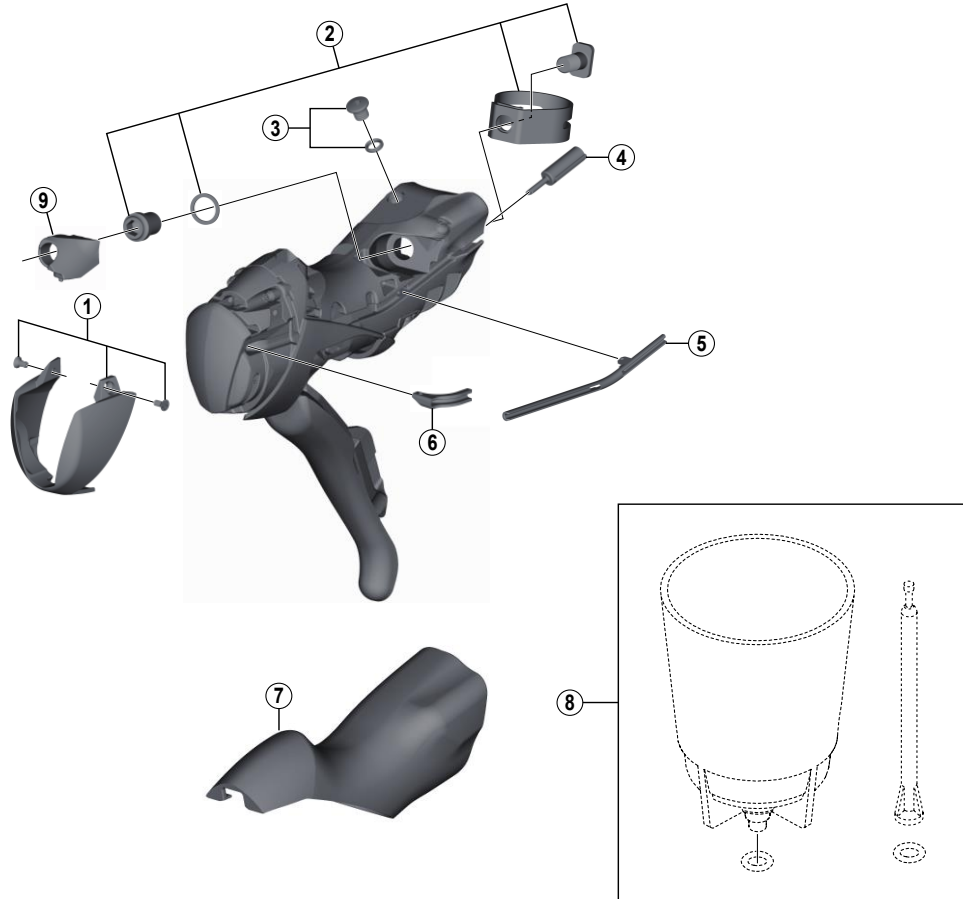

Dual Control Lever (For Disc Brake)
ST-RS505 (2x11-speed)

ITEM NO.	SHIMANO CODE NO.	DESCRIPTION	INTERCHANGEABILITY	
			ST-RS685	ST-R785
1	Y03N98010	R.H. Name Plate R (1 pc.) & Fixing Screws (1 Unit = 2 pcs.)		
	Y03M98010	L.H. Name Plate L (1 pc.) & Fixing Screws (1 Unit = 2 pcs.)		
2	Y07X98050	Clamp Band Unit (ø23.8 mm - ø24.2 mm)	A	
3	Y8V398010	Bleed Screw & O-Ring	A	A
4	Y63Z27000	ST Nose Cap		
	Y03N74000	R.H. SL Cable Guide B		
5	Y03M74000	L.H. SL Cable Guide B		
	Y03N75000	R.H. SL Cable Guide A		
6	Y03M75000	L.H. SL Cable Guide A		
	Y03N98020	Bracket Covers (Pair)		
8	ESMDISCBP	Funnel & Oil Stopper	A	A
9	Y03N72000	R.H. Bracket Cover Block R		
	Y03M72000	L.H. Bracket Cover Block L		

A: Same parts.

B: Parts are usable, but differ in materials, appearance, finish, size, etc.

Absence of mark indicates non-interchangeability.

Specifications are subject to change without notice.

Jun.-2015-3902