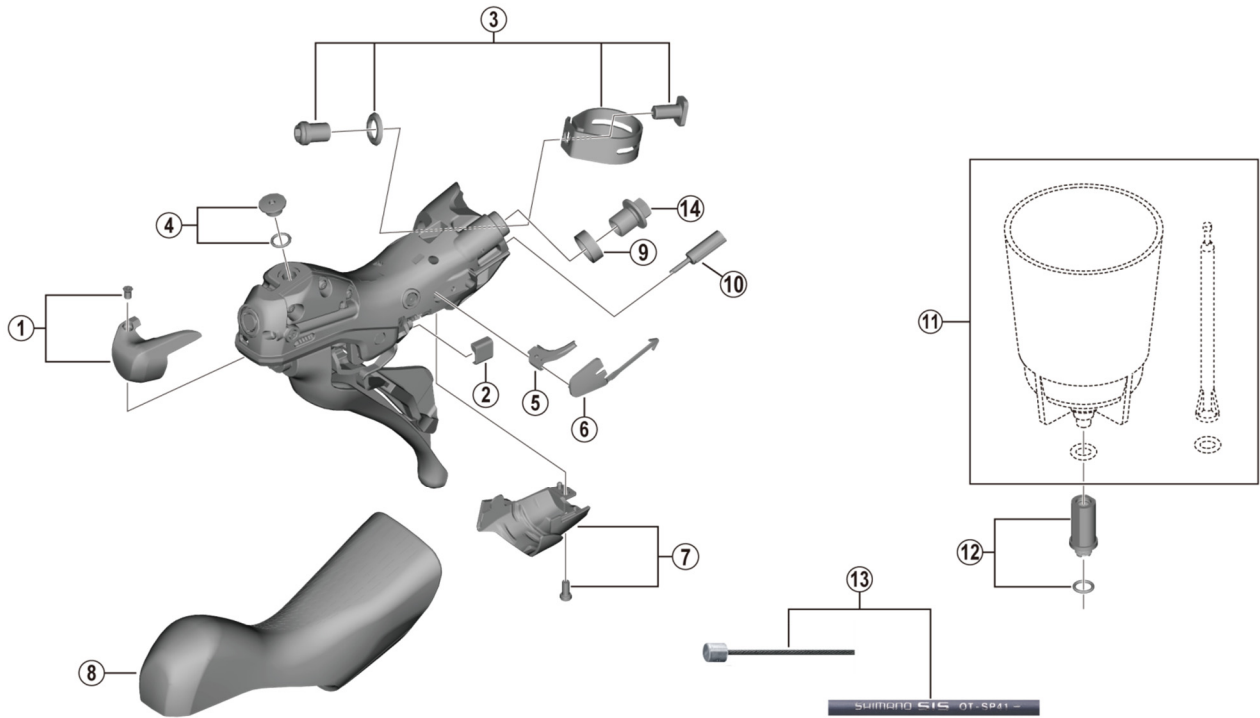

GRX Dual Control Lever (For Disc Brake)

# ST-RX400 (2x10-speed)

ITEM NO.	SHIMANO CODE NO.	DESCRIPTION
1	Y0F398020	R.H. Name Plate R & Fixing Screw
	Y0F498010	L.H. Name Plate L & Fixing Screw
2	Y63X80000	Main Lever Support R
	Y63X80010	Main Lever Support L
3	Y0E098030	Clamp Band Unit Diameter (23.8 - 24.2 mm)
4	Y0F398030	Bleed Screw & O-Ring
5	Y07X75000	SL Cable Guide R
	Y07V75000	SL Cable Guide L
6	Y00E75000	SL Cable Cover R
	Y0C574000	SL Cable Cover L
7	Y0F398040	R.H. Unit Cover R & Fixing Screw
	Y0F498020	L.H. Unit Cover L & Fixing Screw
8	Y0F398010	Bracket Covers (Pair)
9	Y0F437000	Joint Support Ring
10	Y63Z27000	Outer Cap with Short Tongue for ST
11	ESMDISCBP	Funnel & Oil Stopper
12	Y0C698050	Funnel Adapter & O-Ring
13	Y8ZG98090	OT-SP41 OPTISLICK shift cable sets Black (OT-RS900 is included) • Outer cap with short tongue for ST (2 pcs.) • SIS-SP40 outer caps (3 pcs.) • SIS-SP40 sealed outer caps (1 pc.) • Inner end caps (2 pcs.)
	Y8ZG98100	OT-SP41 OPTISLICK shift cable sets White (OT-RS900 is included) • Outer cap with short tongue for ST (2 pcs.) • SIS-SP40 outer caps (3 pcs.) • SIS-SP40 sealed outer caps (1 pc.) • Inner end caps (2 pcs.)
	Y8ZG98110	OT-SP41 OPTISLICK shift cable sets Red (OT-RS900 is included) • Outer cap with short tongue for ST (2 pcs.) • SIS-SP40 outer caps (3 pcs.) • SIS-SP40 sealed outer caps (1 pc.) • Inner end caps (2 pcs.)
	Y8ZG98120	OT-SP41 OPTISLICK shift cable sets High-tech gray (OT-RS900 is included) • Outer cap with short tongue for ST (2 pcs.) • SIS-SP40 outer caps (3 pcs.) • SIS-SP40 sealed outer caps (1 pc.) • Inner end caps (2 pcs.)
14	Y8RD02000	Flange Connecting Bolt (M9/Black)