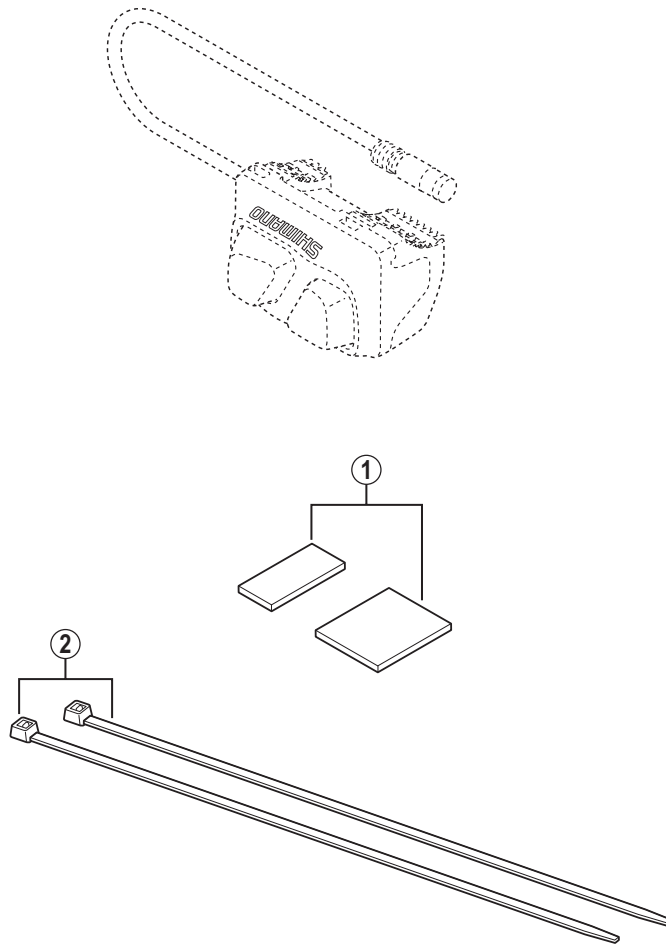

# Satellite Switch SW-R600

SW-7970

| ITEM NO. | SHIMANO CODE NO. | DESCRIPTION        | INTERCHANGEABILITY |
|----------|------------------|--------------------|--------------------|
| 1        | Y7DJ98010        | Rubber Sheet A & B | A                  |
| 2        | Y7DJ98020        | Cable Tie (2 pcs.) | A                  |

A: Same parts.

B: Parts are usable, but differ in materials, appearance, finish, size, etc.

Absence of mark indicates non-interchangeability.

Apr.-2012-3447  
© Shimano Inc. I

Specifications are subject to change without notice.