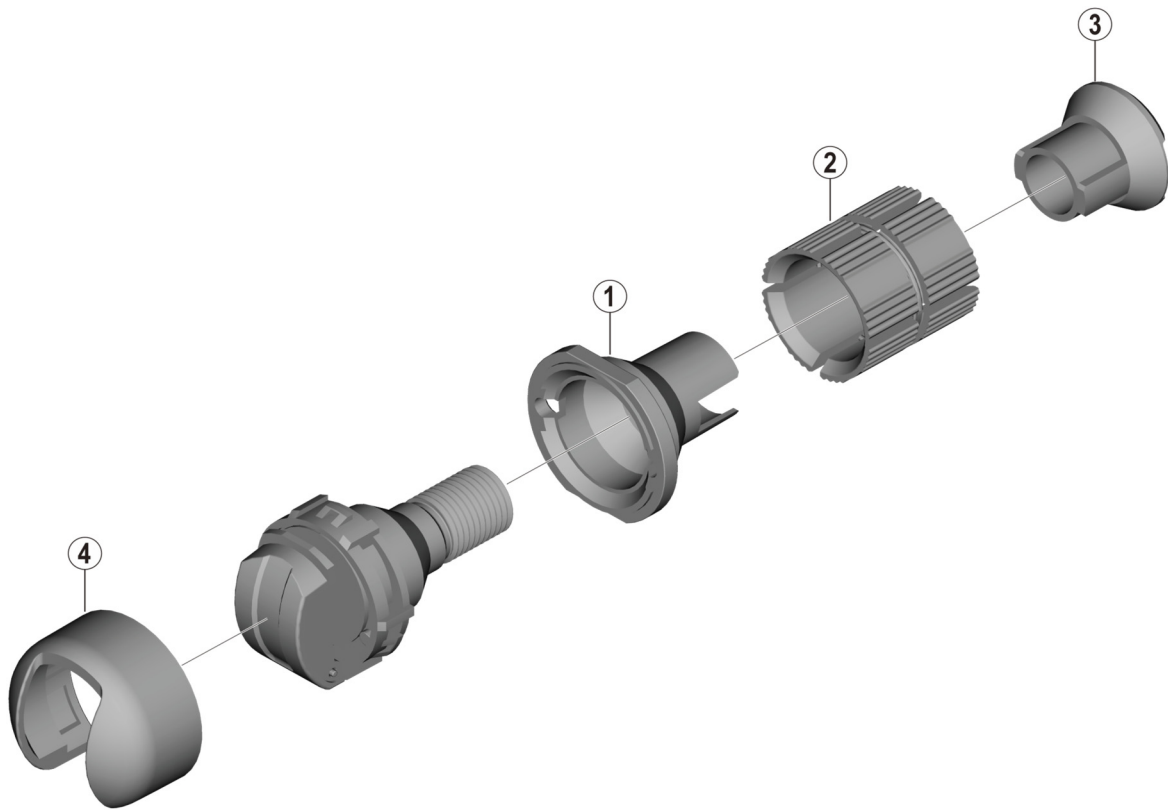

DURA-ACE Remote TT/Triathlon Shifter
SW-R9160

ITEM NO.	SHIMANO CODE NO.	DESCRIPTION
1	Y71H00012	Stopper
2	Y71H98010	Fixed Shoes (4 pcs.) & Segment Spring
3	Y71H00018	Expander Bolt
* 4	Y71H00009	Bracket Cover

Dec.-2018-4060A
© Shimano Inc. I

Specifications are subject to change without notice.

SHIMANO