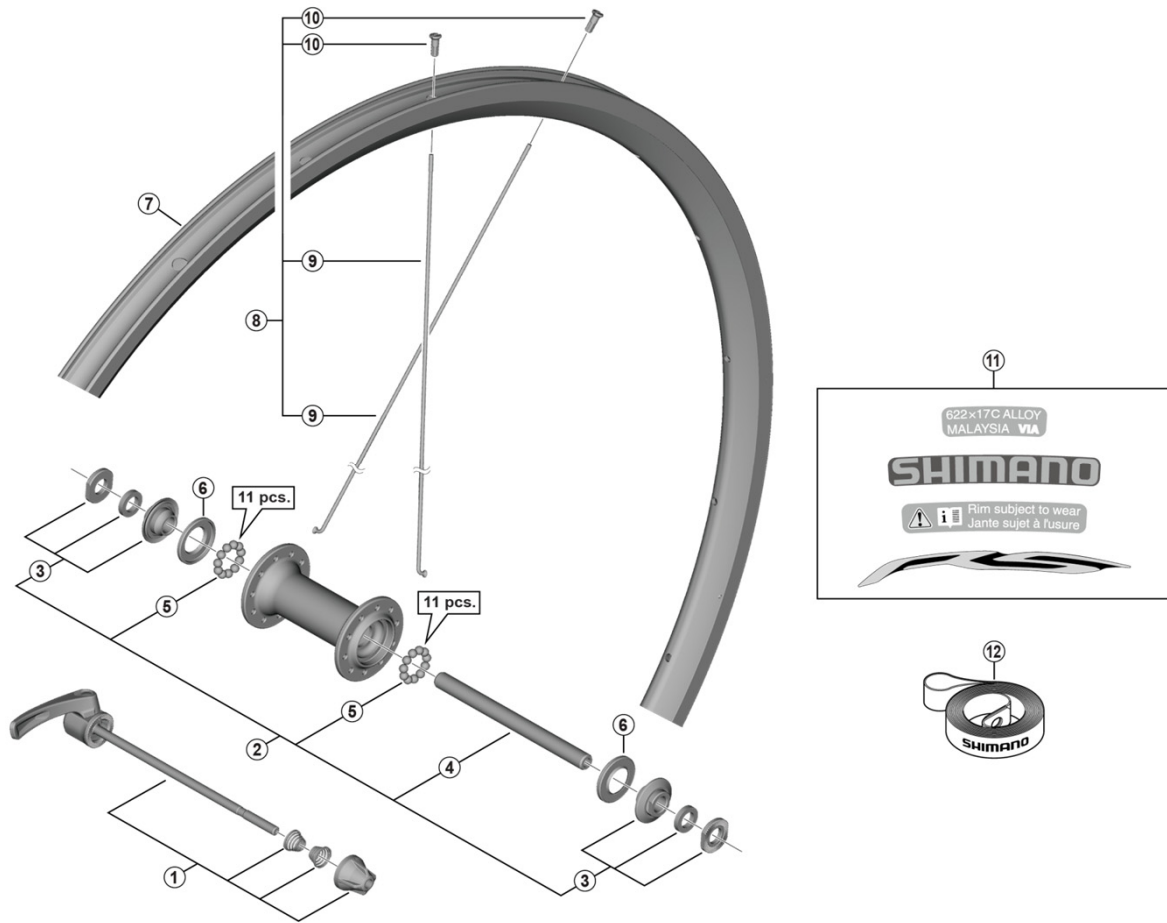

Front Wheel WH-RS100-CL-F

• Over Lock Nut Dimension: 100 mm (3-15/16")

ITEM NO.	SHIMANO CODE NO.	DESCRIPTION	INTERCHANGEABILITY	
1	Y0F098010	Complete Quick Release 133 mm (5-1/4")		
2	Y0F098020	Complete Hub Axle 108 mm (4-1/4")	B	
3	Y2TA98030	Lock Nut Unit	A	
4	Y21C03100	Hub Axle M9 x 108 mm (4-1/4")	A	
5	Y4BB98030	Steel Ball (3/16") 22 pcs.	A	
6	Y2TA06000	Seal Ring	A	
7	-	Rim {20H / Black}		
8	EWHSPOKE272C	Spoke Unit {Spoke (278 mm x 20 pcs.) / Nipple (20 pcs.)}	A	
9	Y0123Z785	Spoke (278 mm)	A	
10	Y012Y4341	Nipple	A	
11	Y0F098030	Rim Sticker Unit (Standard) for Black Rim		
	Y0F098040	Rim Sticker Unit (Red) for Black Rim		
	Y0F098050	Rim Sticker Unit (Blue) for Black Rim		
	Y0F098060	Rim Sticker Unit (Orange) for Black Rim		
	Y0F098070	Rim Sticker Unit (Green) for Black Rim		
	Y0F098080	Rim Sticker Unit (Sky Blue) for Black Rim		
11	Y0F098090	Rim Sticker Unit (Hi-tech Gray) for Black Rim		
12	EWHRIMTAPERA	Rim Tape	A	

A: Same parts.

B: Parts are usable, but differ in materials, appearance, finish, size, etc.

Absence of mark indicates non-interchangeability.

Specifications are subject to change without notice.

WH-RS010-F